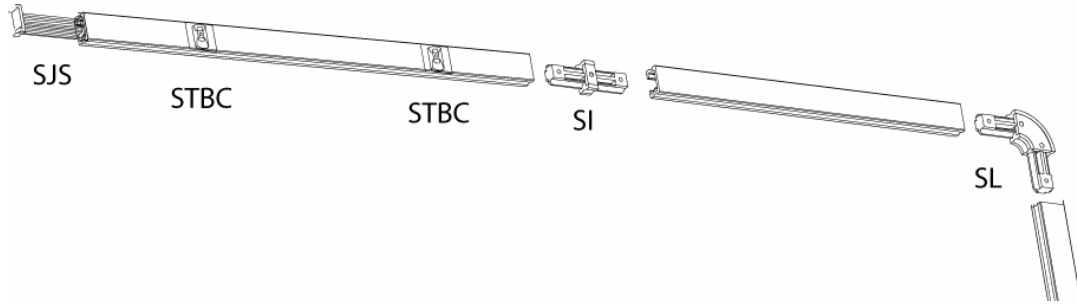

<b>CATALOG NUMBER</b>	<b>TYPE</b>
<b>PROJECT</b>	

**LINEAR SYSTEM TRACK COMPONENTS**

**CONNECTORS**

Ordering Matrix	
Model	Finish
<input style="width: 100%; height: 30px;" type="text"/>	<input style="width: 100%; height: 30px;" type="text"/>
SEC      SI      SJS      SL      STBC	BK      WT

Ordering Example (model number – finish): STBC-WT

Track Power Feeds	
<p><b>End Cap:</b> <b>SEC-color</b></p> <p>Black (BK), White (WT)</p>	
<p><b>Description</b></p> <p>Order additional end caps when the track is cut into two or more sections in the field.</p> <p>U.L. and C.U.L. listed. 5 year WAC Lighting product warranty.</p>	<p><b>I-Connector:</b> <b>SI-color</b></p> <p>Black (BK), White (WT)</p> 
<p><b>Jumper Cable:</b> <b>SJS-color</b></p> <p>Black (BK), White (WT)</p>	
<p><b>Description</b></p> <p>12 inch flexible connector connects two sections of track. Wire may be field cut.</p> <p>U.L. and C.U.L. listed. 5 year WAC Lighting product warranty.</p>	<p><b>L-Connector:</b> <b>SL-color</b></p> <p>Black (BK), White (WT)</p> 
<p><b>T-Bar Clip:</b> <b>STBC-color</b></p> <p>Black (BK), White (WT)</p> 	<p><b>Description</b></p> <p>Attaches track to T-bar drop ceilings. Use two for 4 foot tracks, four for 8 foot tracks, and six for 12 foot tracks</p> <p>U.L. and C.U.L. listed. 5 year WAC Lighting product warranty.</p>