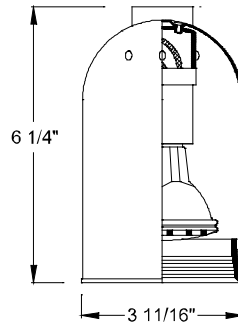

CATALOG NUMBER	TYPE
PROJECT	

LINE VOLTAGE TRACK HEAD **SERIES 717**

Ordering Matrix		
Model	Series	Finish
<input type="text"/> <input type="text"/> <input type="text"/>	<input type="text"/> <input type="text"/> <input type="text"/>	<input type="text"/> <input type="text"/> <input type="text"/>
HTK JTK LTK	717	BK WT

Ordering Example (model – series – finish): HTK-717-BK

Product Details	
Description:	Line voltage track head for use with W.A.C. brand H, L, J & J2 series track systems. In addition it may fit other manufacturer's original track (consult factory for specific brands).
Materials:	Metal track head with black plastic baffle and polycarbonate track adaptor. Medium base 250V porcelain socket with nickel-plated copper screw shell.
Aiming:	350° horizontal rotation and 90° vertical aiming. The ball and hub style aiming allows easy and fine adjustment to the desired angle.
Lamping:	Uses medium base A, PAR20 or R20 lamps, 60W max. 120 volt. Lamps sold separately.
Systems:	HTK is used with the W.A.C. H system track (HT). JTK is used with the W.A.C. J system and J2 system track (JT & J2-T). LTK is used with the W.A.C. L system track (LT)
Finish:	Abrasion resistant Black (BK) and White (WT) paint finish.
Listing:	UL & CUL Listed. 5 year W.A.C. Lighting product warranty.

Specification Features
<ul style="list-style-type: none"> Classic "roundback" style track head provides maximum installation convenience with its ability to work on four different track systems. The 717 series track head utilizes the second circuit on the J2 style track with the use of the JClip (ordered separately). Line voltage track head extensions are available for the H system, available in 18", 24", 36" and 48" lengths. Add H18, H24, H36 or H48 to ordering code. Ordered as Black or white.