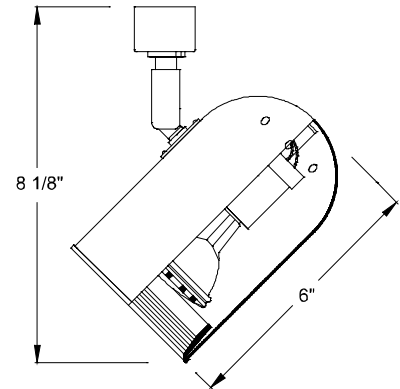

CATALOG NUMBER	TYPE
PROJECT	

LINE VOLTAGE TRACK HEAD **SERIES 717**

Ordering Matrix		
Model	Series	Finish
<input type="text"/> <input type="text"/> <input type="text"/>	<input type="text"/> <input type="text"/> <input type="text"/>	<input type="text"/> <input type="text"/> <input type="text"/>
HTK JTK LTK	717	BK WT

Ordering Example (model – series – finish): HTK-717-BK

Product Details	
Description:	Line voltage track head for use with W.A.C. brand H, L, J & J2 series track systems. In addition it may fit other manufacturer's original track (consult factory for specific brands).
Materials:	Metal track head with black plastic baffle and polycarbonate track adaptor. Medium base 250V porcelain socket with nickel-plated copper screw shell.
Aiming:	350° horizontal rotation and 90° vertical aiming. The ball and hub style aiming allows easy and fine adjustment to the desired angle.
Lamping:	Uses medium base A, PAR20 or R20 lamps, 60W max. 120 volt. Lamps sold separately.
Systems:	HTK is used with the W.A.C. H system track (HT). JTK is used with the W.A.C. J system and J2 system track (JT & J2-T). LTK is used with the W.A.C. L system track (LT)
Finish:	Abrasion resistant Black (BK) and White (WT) paint finish.
Listing:	UL & CUL Listed. 5 year W.A.C. Lighting product warranty.

Specification Features
<ul style="list-style-type: none"> Classic "roundback" style track head provides maximum installation convenience with its ability to work on four different track systems. The 717 series track head utilizes the second circuit on the J2 style track with the use of the JClip (ordered separately). Line voltage track head extensions are available for the H system, available in 18", 24", 36" and 48" lengths. Add H18, H24, H36 or H48 to ordering code. Ordered as Black or white.