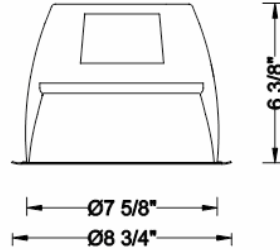

CATALOG NUMBER	TYPE
PROJECT	

8" PREMIUM COMPACT FLUORESCENT DOWNLIGHT TRIM

R8HT-06

Ordering Matrix

Series	Model Number	Finish (Baffle/Trim)
<input type="text"/>	<input type="text"/>	<input type="text"/>
R8HT	06	SC/WT WT/WT

Ordering Example (series – model number – finish): **R8HT-06-WT/WT**

Product Details

Description: Recessed trim with open reflector. For use with R8HF-S or R8HF-S-EM downlights.

Materials: Precision spun 0.060 aluminum reflectors, high grade specular finish, Durable stamped metal construction.