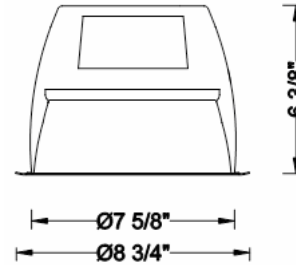

CATALOG NUMBER	TYPE
PROJECT	

8" PREMIUM COMPACT FLUORESCENT DOWNLIGHT TRIM

R8HT-03

Ordering Matrix

Series	Model Number	Finish (Baffle/Trim)
<input type="text"/>	<input type="text"/>	<input type="text"/>
R8HT	03	SC/WT WT/WT

Ordering Example (series – model number – finish): **R8HT-03-WT/WT**

Product Details

Description: Recessed trim with open reflector. For use with R8HF-D or R8HF-D-EM downlights.

Materials: Precision spun 0.060 aluminum reflectors, high grade specular finish, Durable stamped metal construction.