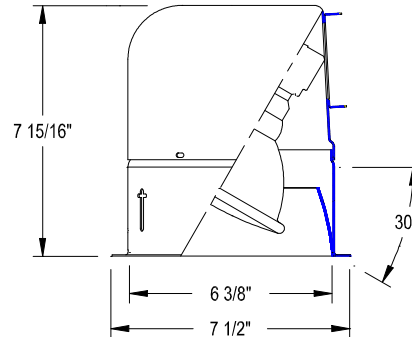

CATALOG NUMBER	TYPE
PROJECT	

6" PREMIUM LINE VOLTAGE DOWNLIGHT TRIM

R6VT-51

Ordering Matrix		
Series	Model Number	Finish
[]	[]	[]
R6VT	51	SC

Ordering Example (series – model number – finish): R6VT-51-SC

Product Features	
Description:	Adjustable down light trim, provides 355° rotation and pivots 30° includes socket extension wire. Provides controlled area illumination. For use with Frame-in kit style housing. 1-inch maximum ceiling thickness.
Material:	Spun aluminum construction. Integral trim ring is painted white, interior reflector is anodized aluminum
Lamping:	PAR38 90W
Finish:	SC = Specular Clear baffle with White trim
Rating:	UL & CUL listed. Suitable for damp locations.