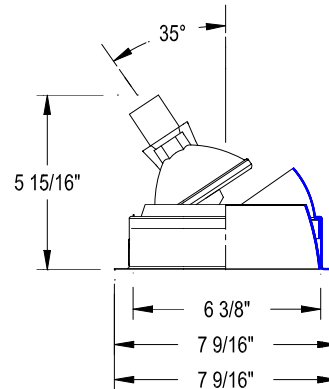

CATALOG NUMBER	TYPE
PROJECT	

6" PREMIUM LINE VOLTAGE DOWNLIGHT TRIM

R6VT-49

Ordering Matrix		
Series	Model Number	Finish
[]	[]	[]
R6VT	49	SC

Ordering Example (series – model number – finish): R6VT-49-SC

Product Details

Application: Adjustable down light trim, provides 355° rotation and pivots 35°. Provides controlled area illumination, 1-inch maximum ceiling thickness.

Materials: Spun aluminum construction. Integral trim ring is painted white, interior reflector is anodized aluminum.