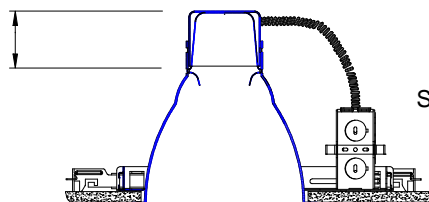

CATALOG NUMBER	TYPE
PROJECT	

5" PREMIUM LINE VOLTAGE DOWNLIGHT HOUSING R5VI

Ordering Matrix	
Series	Housing Type
[]	[]
R5VI	Blank – Frame-In Kit

Ordering Example (series – housing type): R5VI

Product Details	
Application:	New Construction housing frame-in kit. Requires 3" minimum clearance from insulation. Maximum 1-inch ceiling thickness
J Box:	Junction box is accessible from above or below the ceiling. Supplied with eight standard knockouts and four Integral non-metallic sheathed cable clamps. Spring loaded door, for easy access to wiring. Approved for through branch wiring.
Mounting:	Supplied with hanger bars adjustable to 25" Bars have score lines and can be cut to accommodate 12" joist spans. Bars have notches for easy installation on T-bars. Hanger bars mount on all four sides.
Material:	Galvanized steel. Ceramic/nickel plated socket
Ratings:	UL & CUL listed.

Specification Features
<ul style="list-style-type: none"> Suitable for damp locations. 5 year WAC Lighting product warranty.

Socket cup adds a maximum of 2 1/8" to the height of the trim when used with frame in kits.