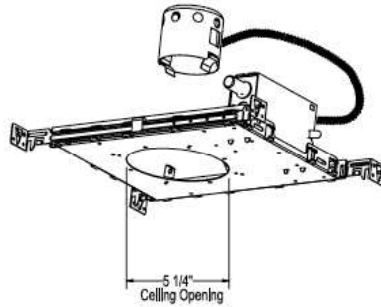

CATALOG NUMBER	TYPE
PROJECT	

5" PREMIUM LINE VOLTAGE DOWNLIGHT HOUSING R5VI

Ordering Matrix	
Series	Housing Type
[]	[]
R5VI	Blank – Frame-In Kit

Ordering Example (series – housing type): R5VI

Product Details	
Application:	New Construction housing frame-in kit. Requires 3" minimum clearance from insulation. Maximum 1-inch ceiling thickness
J Box:	Junction box is accessible from above or below the ceiling. Supplied with eight standard knockouts and four Integral non-metallic sheathed cable clamps. Spring loaded door, for easy access to wiring. Approved for through branch wiring.
Mounting:	Supplied with hanger bars adjustable to 25" Bars have score lines and can be cut to accommodate 12" joist spans. Bars have notches for easy installation on T-bars. Hanger bars mount on all four sides.
Material:	Galvanized steel. Ceramic/nickel plated socket
Ratings:	UL & CUL listed.

Specification Features
<ul style="list-style-type: none"> Suitable for damp locations. 5 year WAC Lighting product warranty.

Socket cup adds a maximum of 2 1/8" to the height of the trim when used with frame in kits.