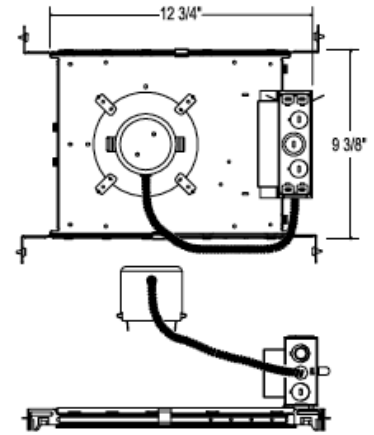

CATALOG NUMBER	TYPE
PROJECT	

5" PREMIUM LINE VOLTAGE DOWNLIGHT HOUSING R5VI

Ordering Matrix	
Series	Housing Type
[]	[]
R5VI	Blank – Frame-In Kit

Ordering Example (series – housing type): R5VI

Product Details	
Application:	New Construction housing frame-in kit. Requires 3" minimum clearance from insulation. Maximum 1-inch ceiling thickness
J Box:	Junction box is accessible from above or below the ceiling. Supplied with eight standard knockouts and four Integral non-metallic sheathed cable clamps. Spring loaded door, for easy access to wiring. Approved for through branch wiring.
Mounting:	Supplied with hanger bars adjustable to 25" Bars have score lines and can be cut to accommodate 12" joist spans. Bars have notches for easy installation on T-bars. Hanger bars mount on all four sides.
Material:	Galvanized steel. Ceramic/nickel plated socket
Ratings:	UL & CUL listed.

Specification Features
<ul style="list-style-type: none"> Suitable for damp locations. 5 year WAC Lighting product warranty.

Socket cup adds a maximum of 2 1/8" to the height of the trim when used with frame in kits.