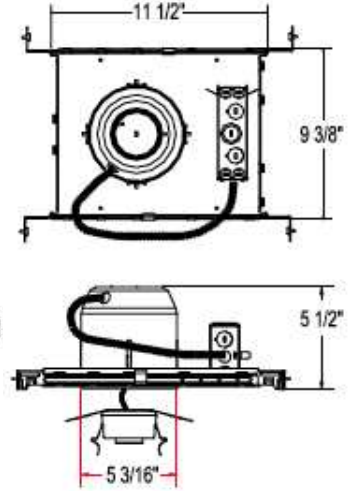

<b>CATALOG NUMBER</b>	<b>TYPE</b>
<b>PROJECT</b>	

**5" PREMIUM LINE VOLTAGE DOWNLIGHT HOUSING** **R5VI-S-ICA**

Ordering Matrix	
Series	Housing Type
[ ]	[ ]
<b>R5VI-S – Shallow Depth Housing</b>	<b>ICA – Insulation Contact &amp; Air Tight</b>

Ordering Example (series – housing type): R5VI-S-ICA

Product Details	
<b>Application:</b>	Shallow new construction housing suitable for insulation contact. Companies with requirements for Washington State Energy Code (WESC) for air tight housings (when installed as instructed with option gasket kit "RGK"). Maximum 1 3/4 inch ceiling thickness.
<b>J Box:</b>	Junction box is accessible from above or below the ceiling. Supplied with eight standard knockouts and four integral non-metallic sheathed cable clamps. Spring loaded door, for easy access to wiring. Approved for through branch wiring.
<b>Mounting:</b>	Supplied with hanger bars adjustable to 25" Bars have score lines and can be cut to accommodate 12" joist spans. Bars have notches for easy installation on T-bars. Hanger bars mount on all four sides.
<b>Material:</b>	20 gauge galvanized steel. Ceramic/nickel-plated socket.
<b>Ratings:</b>	UL & CUL listed.