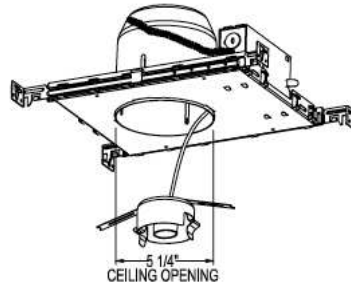

<b>CATALOG NUMBER</b>	<b>TYPE</b>
<b>PROJECT</b>	

**5" PREMIUM LINE VOLTAGE DOWNLIGHT HOUSING** **R5VI-S-ICA**

Ordering Matrix	
Series	Housing Type
[ ]	[ ]
<b>R5VI-S – Shallow Depth Housing</b>	<b>ICA – Insulation Contact &amp; Air Tight</b>

Ordering Example (series – housing type): R5VI-S-ICA

Product Details	
<b>Application:</b>	Shallow new construction housing suitable for insulation contact. Companies with requirements for Washington State Energy Code (WESC) for air tight housings (when installed as instructed with option gasket kit "RGK"). Maximum 1 3/4 inch ceiling thickness.
<b>J Box:</b>	Junction box is accessible from above or below the ceiling. Supplied with eight standard knockouts and four integral non-metallic sheathed cable clamps. Spring loaded door, for easy access to wiring. Approved for through branch wiring.
<b>Mounting:</b>	Supplied with hanger bars adjustable to 25" Bars have score lines and can be cut to accommodate 12" joist spans. Bars have notches for easy installation on T-bars. Hanger bars mount on all four sides.
<b>Material:</b>	20 gauge galvanized steel. Ceramic/nickel-plated socket.
<b>Ratings:</b>	UL & CUL listed.