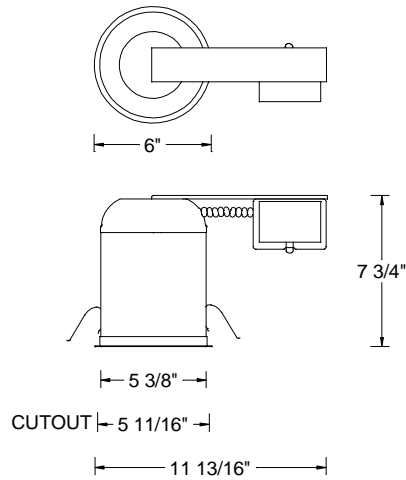

<b>CATALOG NUMBER</b>	<b>TYPE</b>
<b>PROJECT</b>	

**5" COMPACT FLUORESCENT DOWNLIGHT HOUSING**

**R-F505-R-A**

**Ordering Matrix**

Model	Installation Type	Options
<input type="text"/>	<input type="text"/>	<input type="text"/>
R-F505: Recessed 5 inch compact fluorescent downlights	R-Remodel Housing	A : Air Tight

**Product Details**

**Description:** Line voltage remodel housing.

**Materials:** Housing is 20 gauge steel, painted white. Frame, junction box is heavy gauge galvanized steel.

**Mounting:** Clips allow easy removal of housing. Accommodates surface thickness of up to 1". 5 11/16" cutout hole.