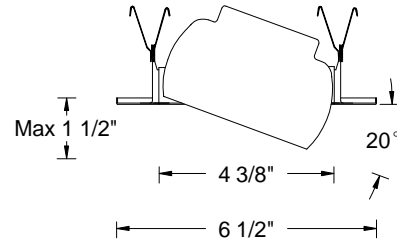

CATALOG NUMBER	TYPE
PROJECT	

5" LINE VOLTAGE DOWNLIGHT TRIM **R-535**

Ordering Matrix

Series	Model	Finish (Baffle/Trim)		
R	535	BN	CB	WT

Ordering Example (series – model number – finish): R-535-WT

Product Details **Specification Features**

Description: Eyeball trim. For use with R-5XX series Line voltage downlights.

Materials: Durable stamped metal construction. Secured within lamp housing by steel spring clips. Provided with foam rubber gasket around outer perimeter.