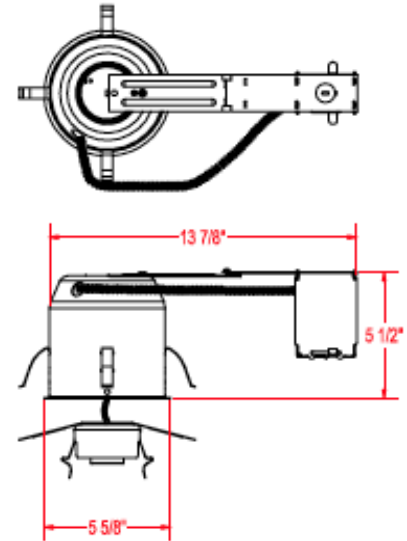

5" PREMIUM LINE VOLTAGE DOWNLIGHT HOUSING

R5VI-S-R-ICA

Ordering Matrix

Series	Housing Type
[]	[]
R5VI-S-R – Shallow Depth, Remodel Housing	ICA – Insulation Contact & Air Tight

Ordering Example (series – housing type): R5VI-S-R-ICA

Product Details

Application:	Shallow remodeling housing suitable for insulation contact. Companies with requirements for Washington State Energy Code (WESC) for air tight housings (when installed as instructed with option gasket kit "RGK"). Maximum 1 inch ceiling thickness.
J Box:	Junction box is accessible from above or below the ceiling. Supplied with eight standard knockouts and four integral non-metallic sheathed cable clamps. Spring loaded door, for easy access to wiring. Approved for through branch wiring.
Mounting:	Housing retained to ceiling with four spring clips. Removable for junction box access.
Material:	20 gauge galvanized steel. Ceramic/nickel-plated socket.
Ratings:	UL & CUL listed.