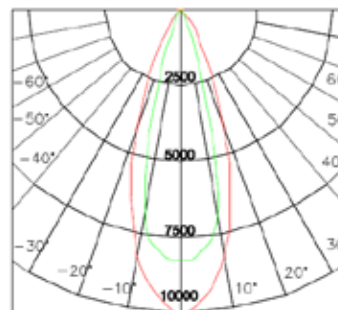

40° Beam Spread

— 39W CBCP: 8301
— 70W CBCP: 10,000

CBCP– Center beam candlepower

FC– Initial footcandle level at the center of the beam

L– Beam length at the point the candlepower drops off to 50% of maximum*

W– Beam width at the point the candlepower drops off to 50% of maximum*

*Measured in feet

WAC Lighting

www.waclighting.com

Phone (800) 526.2588 • Fax (800) 526.2585

Headquarters/Eastern Distribution Center

44 Harbor Park Drive • Port Washington, NY 11050

Phone (516) 515.5000 • Fax (516) 515.5050

Western Distribution Center

168 Brea Canyon Road • City of Industry, CA 91789

Phone (800) 526.2588 • Fax (800) 526.2585