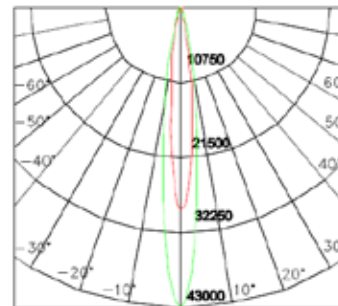

LARC – model: HID330

120V Track – PAR30 Metal Halide Luminaire

LAMP PERFORMANCE – 39W PAR30

Beam: 10°

Distance	FC	L	W	FC	L	W
6 ft	773	1.6	1.6	273	3.2	2.2
9 ft	343	2.4	2.4	121	4.8	3.4
12 ft	193	3.2	3.2	68	6.4	4.5
15 ft	124	3.9	3.9	44	8.0	5.6

Beam: 40°

6 ft	231	2.7	2.7	120	5.6	3.8
9 ft	102	4.0	4.0	53	8.4	5.6
12 ft	58	5.3	5.3	30	11.2	7.5
15 ft	37	6.7	6.7	19	14.0	9.4

10° Beam Spread

— 39W CBCP: 27,828
— 70W CBCP: 43,000

LAMP PERFORMANCE – 70W PAR30

Beam: 10°

Distance	FC	L	W	FC	L	W
6 ft	1149	1.6	1.6	406	3.2	2.2
9 ft	510	2.4	2.4	180	4.8	3.4
12 ft	287	3.2	3.2	102	6.4	4.5
15 ft	184	3.9	3.9	65	8.0	5.6

Beam: 40°

6 ft	274	4.4	4.4	97	10.1	6.2
9 ft	122	6.6	6.6	43	15.1	9.3
12 ft	68	8.7	8.7	24	20.1	12.4
15 ft	44	10.9	10.9	15	25.2	15.4