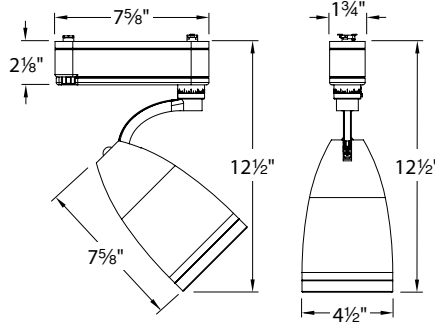

## 120V Track – PAR30 Metal Halide Luminaire

Fixture Type:

Catalog Number:

Project: \_\_\_\_\_

Location: \_\_\_\_\_