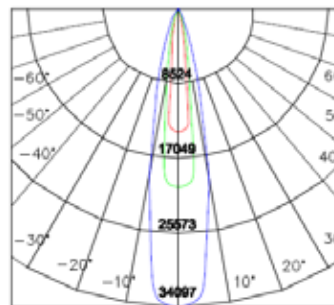

Beam: 40°

Distance	FC	L	W	FC	L	W
6 ft	138	4.4	4.4	49	10.1	6.2
9 ft	61	6.6	6.6	22	15.1	9.3
12 ft	34	8.7	8.7	12	20.1	12.4
15 ft	22	10.9	10.9	8	25.2	15.4

LAMP PERFORMANCE – 70W T4

Beam: 15°

Distance	FC	L	W	FC	L	W
6 ft	947	1.6	1.6	335	3.2	2.2
9 ft	421	2.4	2.4	149	4.8	3.4
12 ft	237	3.2	3.2	84	6.4	4.5
15 ft	152	3.9	3.9	54	8.0	5.6

Beam: 25°

Distance	FC	L	W	FC	L	W
6 ft	690	2.7	2.7	244	5.6	3.8
9 ft	307	4.0	4.0	108	8.4	5.6
12 ft	172	5.3	5.3	61	11.2	7.5
15 ft	110	6.7	6.7	39	14.0	9.4

Beam: 40°

Distance	FC	L	W	FC	L	W
6 ft	376	4.4	4.4	133	10.1	6.2
9 ft	167	6.6	6.6	59	15.1	9.3
12 ft	94	8.7	8.7	33	20.1	12.4
15 ft	60	10.9	10.9	21	25.2	15.4

LAMP PERFORMANCE – 39W T4

Beam: 15°

Distance	FC	L	W	FC	L	W
6 ft	563	1.6	1.6	199	3.2	2.2
9 ft	250	2.4	2.4	88	4.8	3.4
12 ft	141	3.2	3.2	50	6.4	4.5
15 ft	90	3.9	3.9	32	8.0	5.6

Beam: 25°

Distance	FC	L	W	FC	L	W
6 ft	379	2.7	2.7	134	5.6	3.8
9 ft	169	4.0	4.0	60	8.4	5.6
12 ft	95	5.3	5.3	34	11.2	7.5
15 ft	61	6.7	6.7	21	14.0	9.4

Beam: 40°

Distance	FC	L	W	FC	L	W
6 ft	240	4.4	4.4	85	10.1	6.2
9 ft	107	6.6	6.6	38	15.1	9.3
12 ft	60	8.7	8.7	21	20.1	12.4
15 ft	38	10.9	10.9	14	25.2	15.4

15° Beam Spread

— 20W CBCP: 14,053
 — 39W CBCP: 20,263
 — 70W CBCP: 34,097