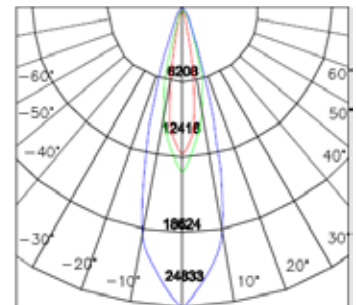

25° Beam Spread

— 20W CBCP: 12,199
— 39W CBCP: 13,660
— 70W CBCP: 24,833