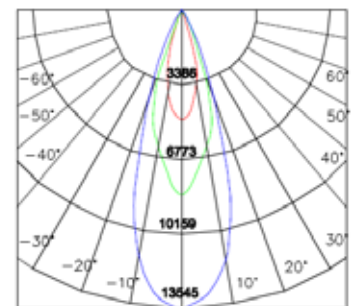

40° Beam Spread

— 20W CBCP: 4957
— 39W CBCP: 8652
— 70W CBCP: 13,545

CBCP– Center beam candlepower

FC– Initial footcandle level at the center of the beam

L– Beam length at the point the candlepower drops off to 50% of maximum*

W– Beam width at the point the candlepower drops off to 50% of maximum*

*Measured in feet

WAC Lighting

www.waclighting.com

Phone (800) 526.2588 • Fax (800) 526.2585

Headquarters/Eastern Distribution Center

44 Harbor Park Drive • Port Washington, NY 11050

Phone (516) 515.5000 • Fax (516) 515.5050

Western Distribution Center

168 Brea Canyon Road • City of Industry, CA 91789

Phone (800) 526.2588 • Fax (800) 526.2585