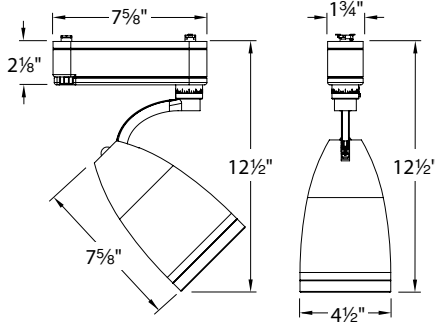

LARC – model: HID303

120V Track – T4 Metal Halide Luminaire

Fixture Type:

Catalog Number:

Project: _____

Location: _____

PRODUCT DESCRIPTION

Metal Halide track head using T4 lamps. Designed for use with WAC Lighting track and compatible with other manufacturer's track. (Consult factory for specific brands).

SPECIFICATIONS

Construction: Die-cast aluminum fixture, cap ring and check ring. Ceramic bi-pin socket. Clear 1/8" tempered glass lens included.

Ballast: Electronic. Input voltage: 120VAC/60Hz.

Lamp: T4 metal halide, 20W, 39W or 70W (not included).