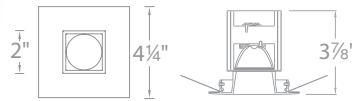

HR-2LED-T709

2" Tesla™ LED Open Reflector Trim

WAC LIGHTING

Responsible Lighting®

Fixture Type:

Catalog Number:

Project:

Location:

PRODUCT DESCRIPTION

Minimum profile, square downlight trim with interior open reflector

FEATURES

- 2" aperture
- CEC Title 24 Compliant (see below for list of models)
- Damp location listed
- 30° visual cutoff angle for glare control
- 90,000 hours rated life
- 5 year WAC Lighting product warranty

SPECIFICATIONS

Construction: Durable die-cast aluminum construction with borosilicate glass lens. Extruded aluminum heat sink.

Light Source: Utilizes one 14.5W LED, CRI: 85 & 90+

Dimming: 0-10V Dimming: 100%-10%
ELV Dimming: 100%-15% (120V only)

Mounting: Two heavy gauge retention clips hold trim firmly to housing

Finish: White (WT) powder coat paint and electroplated Brushed Nickel (BN) and Copper Bronze (CB).

Standards: ETL & cETL Listed

See table below for California Title 24 Compliant for qualifying products.

TRIMS

Model#	Beam	Color Temp	CRI	Lumens	CBCP	2013 Title 24	Finish
HR-2LED-T709 Open Reflector	S 15°	27 2700K	85	543	2886	No	BN Brushed Nickel CB Copper Bronze WT White
		W 3000K	85	587	3227	No	
		9W 3000K	90	659	3097	No	
		35 3500K	85	616	3374	No	
		C 4000K	85	520	3718	No	
	N 26°	27 2700K	85	536	1467	No	
		W 3000K	85	572	1598	No	
		9W 3000K	90	570	1512	Yes	
		35 3500K	85	601	1694	No	
	F 45°	C 4000K	85	544	1638	No	
		27 2700K	85	589	814	No	
		W 3000K	85	575	802	No	
9W 3000K		90	515	596	Yes		
		35 3500K	85	589	814	No	
		C 4000K	85	560	994	No	

HR-2LED-T709

Example: HR-2LED-T709F-9W-BN

COMPATIBLE HOUSINGS See individual housing spec sheets for complete information.

New Construction

HR-2LED-H09D-ICA <i>IC-Rated, Airtight</i>	120V-277V	HR-2LED-H09D-ICAC <i>IC-Rated, Airtight Chicago Plenum</i>	120V-277V

Remodel

HR-2LED-R09D-A <i>Non-IC, Airtight</i>	120V-277V	HR-2LED-R14D <i>Non-IC</i>	120V-277V

REPLACEMENT MODULES

Reflectors

Spot	SL-REF-LUX10-S
Narrow Flood	SL-REF-LUX10-N
Flood	SL-REF-LUX10-F

LED

2700K	85 CRI	LXS8-PW27
3000K	85 CRI	LXS8-PW30
3000K	90 CRI	LXS9-PW30
3500K	85 CRI	LXS8-PW35
4000K	85 CRI	LXS8-PW40

wacighting.com

Phone (800) 526.2588

Fax (800) 526.2585

Headquarters/Eastern Distribution Center

44 Harbor Park Drive

Port Washington, NY 11050

Central Distribution Center

1600 Distribution Ct

Lithia Springs, GA 30122

Western Distribution Center

1750 Archibald Avenue

Ontario, CA 91760