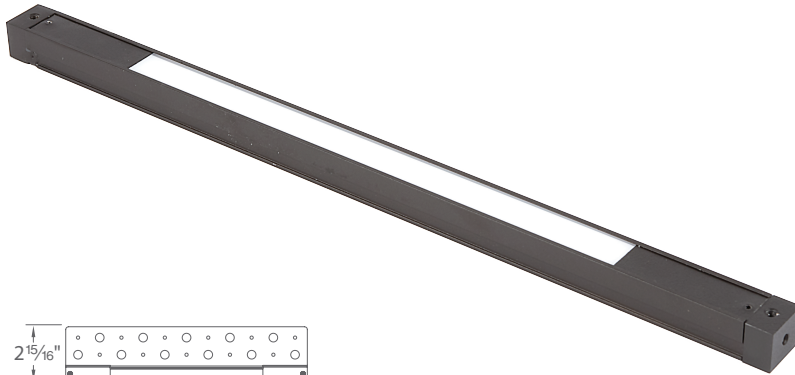

HARDSCAPE - 12"

7121

WAC

LANDSCAPE LIGHTING