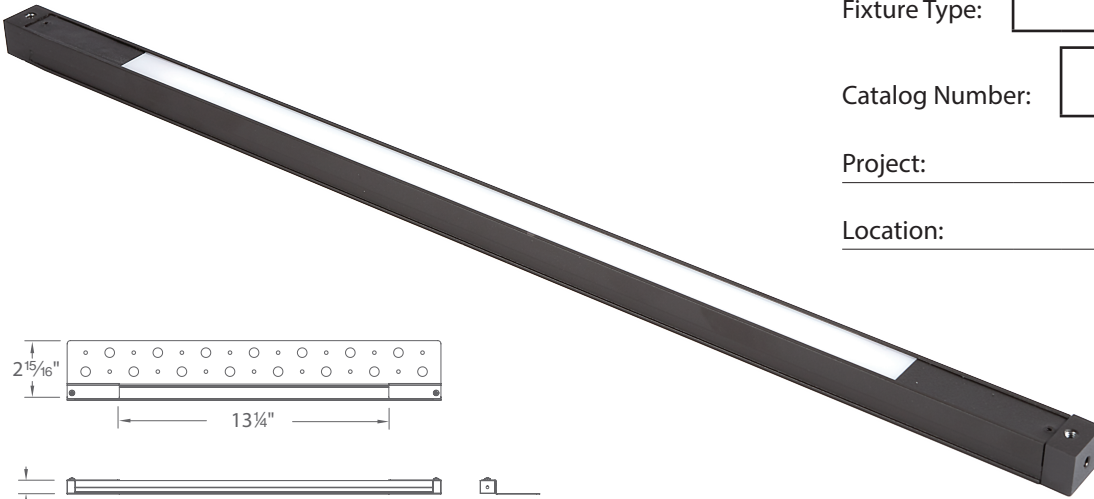

HARDSCAPE - 18"

7181

WAC

LANDSCAPE LIGHTING

Fixture Type:

Catalog Number:

Project: _____

Location: _____