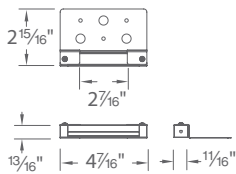

HARDSCAPE - 3"

7031

WAC

LANDSCAPE LIGHTING

Fixture Type:

Catalog Number:

Project: _____

Location: _____

PRODUCT DESCRIPTION

Hardscape luminaire. Multiple mounting options with durable aluminum construction.

FEATURES

- Conveniently adapts into existing 12V system
- Translucent diffuser eliminates worrisome hotspots for even light projection
- Mounting options included; stainless steel under capstone brackets, clips and hardware
- Simple two screw mounting option into handrails, bench seats, decks, steps and fences
- IP66 rated, protected against high pressure water jets
- Potted electronics and conformal coated LEDs for long term moisture protection
- Maintains constant lumen output against voltage drop
- Includes 6 foot lead wire
- UL 1838 Listed

SPECIFICATIONS

Input: 9 - 15VAC (Transformer is required)
Power: 1.4W / 2.5VA
Brightness: 40 lm
CRI: 90+
Rated Life: 70,000 hours