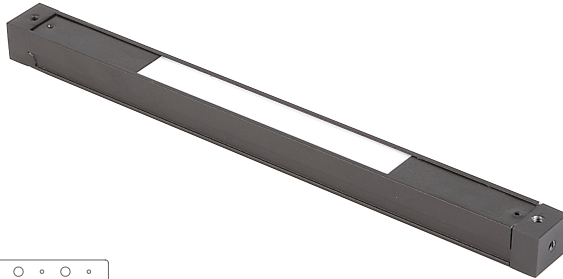

HARDSCAPE - 6"

7061

WAC

LANDSCAPE LIGHTING