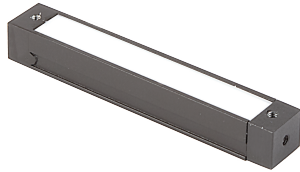

PRODUCT DESCRIPTION

Hardscape luminaire. Multiple mounting options with durable aluminum construction.

FEATURES

- Conveniently adapts into existing 12V system
- Translucent diffuser eliminates worrisome hotspots for even light projection
- Mounting options included; stainless steel under capstone brackets, clips and hardware
- Simple two screw mounting option into handrails, bench seats, decks, steps and fences
- IP66 rated, protected against high pressure water jets
- Potted electronics and conformal coated LEDs for long term moisture protection
- Maintains constant lumen output against voltage drop
- Includes 6 foot lead wire
- UL 1838 Listed

Location: _____

PRODUCT DESCRIPTION

Hardscape luminaire. Multiple mounting options with durable aluminum construction.

FEATURES

- Conveniently adapts into existing 12V system
- Translucent diffuser eliminates worrisome hotspots for even light projection
- Mounting options included; stainless steel under capstone brackets, clips and hardware
- Simple two screw mounting option into handrails, bench seats, decks, steps and fences
- IP66 rated, protected against high pressure water jets
- Potted electronics and conformal coated LEDs for long term moisture protection
- Maintains constant lumen output against voltage drop
- Includes 6 foot lead wire
- UL 1838 Listed