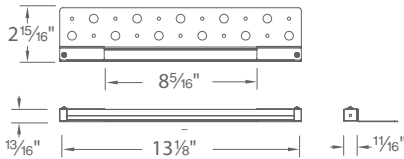

HARDSCAPE - 12"

7121

WAC

LANDSCAPE LIGHTING