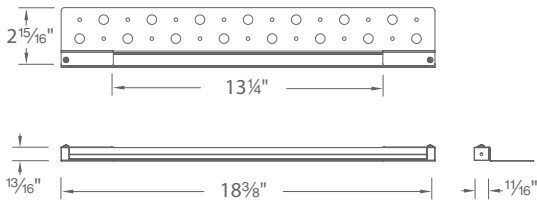

PRODUCT DESCRIPTION

Hardscape luminaire. Multiple mounting options with durable aluminum construction.

FEATURES

- Conveniently adapts into existing 12V system
- Translucent diffuser eliminates worrisome hotspots for even light projection
- Mounting options included; stainless steel under capstone brackets, clips and hardware
- Simple two screw mounting option into handrails, bench seats, decks, steps and fences
- IP66 rated, protected against high pressure water jets
- Potted electronics and conformal coated LEDs for long term moisture protection
- Maintains constant lumen output against voltage drop
- Includes 6 foot lead wire
- UL 1838 Listed

SPECIFICATIONS

Input: 9 - 15VAC (Transformer is required)
Power: 9.3W / 13.4VA
Brightness: 265 lm
CRI: 90+
Rated Life: 70,000 hours