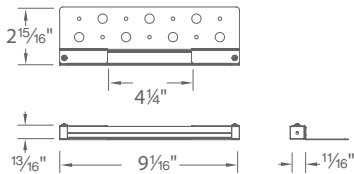

HARDSCAPE - 6"

7061

WAC

LANDSCAPE LIGHTING