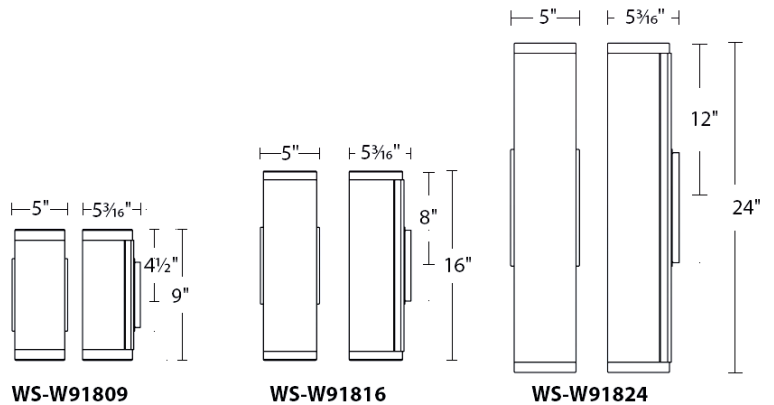

Fixture Type:

Catalog Number:

Project:

Location:

PRODUCT DESCRIPTION

Crafted in aluminum with contrast end-caps in durable weather-resistant finishes, Cylo provides reliable illumination in a simple form that's perfect for outdoor paths and entryways.

FEATURES

- Aluminum construction, natural white UV-rated acrylic diffuser
- Weather-resistant finish
- No transformer or driver needed

SPECIFICATIONS

- Color Temp:** 3000K, 4000K
- CRI:** 90
- Dimming:** 100% - 10% ELV
- Rated Life:** 50,000 hrs*
- Input:** 120V (277V Special Order)
- Construction:** Aluminum with acrylic diffuser
- Finish:** Bronze, Titanium
- Standards:** ETL & cETL listed, Wet listed, IP65, Title 24

ORDER NUMBER

| Model | Wattage | Voltage | LED Lumens | Delivered Lumens | Finish |
|--------------|---------|-----------|------------|------------------|--|
| WS-W91809-30 | 9" 10W | 120V-277V | 776 | 537 | BZ <i>Bronze</i> TT <i>Titanium</i> |
| WS-W91809-40 | 9" 10W | | 807 | 559 | |
| WS-W91816-30 | 16" 20W | | 1683 | 1279 | |
| WS-W91816-40 | 16" 20W | | 1788 | 1359 | |
| WS-W91824-30 | 24" 37W | | 3132 | 2513 | |
| WS-W91824-40 | 24" 37W | | 3241 | 2601 | |

Example: **WS-W91816-30-BK**

For 277V special order, add an "F" before the color temperature: **WS-W91824F-40-BZ**

dweLED.com
Phone (800) 526.2588
Fax (800) 526.2585

Headquarters/Eastern Distribution Center
44 Harbor Park Drive
Port Washington, NY 11050