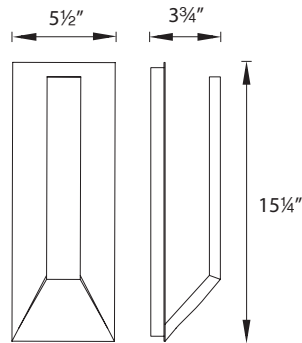

UNO – model: WS-W5915
dweLED™ LED Outdoor

Fixture Type:

Catalog Number:

Project: _____

Location: _____

PRODUCT DESCRIPTION

This LED luminaire was created for exterior and interior ambient lighting design continuity. The unique illuminating element on the face indirectly reflects light back towards the viewer in an intriguing dimensional character. The minimalist ADA design mounts in any vertical direction, upward or downward.