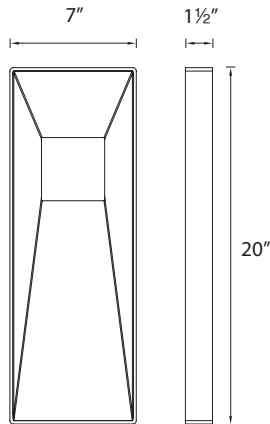

INFINITI – model: WS-W5720
dweLED™ LED Outdoor

WAC LIGHTING
Responsible Lighting®

Fixture Type:

Catalog Number:

Project: _____

Location: _____

PRODUCT DESCRIPTION

Infiniti grazes the wall with energy-efficient LEDs, for architectural interest and illuminating walkways. The regressed luminous panel emulates light through a window for superior facial rendering from vertical plane illumination.

FEATURES

- Outdoor rated side lit luminaire with downlight
- IP65, ETL & cETL wet location listed
- Die cast aluminum construction
- Powder coat finishes
- Integral transformer
- Meets 2013 California Title 24 Efficiency
- ADA compliant
- Smooth and continuous ELV dimming
- Color Temp: 3000K
- CRI: 90
- 277V available (special order)

SPECIFICATIONS

- **Construction:** Die-cast aluminum

ORDERING NUMBER

Model#	Watt	LED Lumens	Delivered Lumens	Finish
WS-W5720	20.5W	1034	745	BZ Bronze GH Graphite WT White

-

Example: **WS-W5720-GH**

For 277V, add an "F" before the finish: **WS-W5720F-GH**

waclighting.com
Phone (800) 526.2588
Fax (800) 526.2585

Headquarters/Eastern Distribution Center
44 Harbor Park Drive
Port Washington, NY 11050

Central Distribution Center
1600 Distribution Ct
Lithia Springs, GA 30122

Western Distribution Center
1750 Archibald Avenue
Ontario, CA 91760