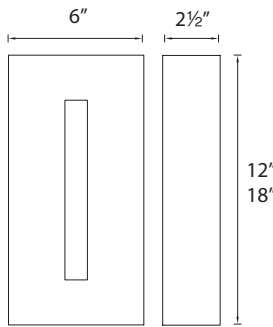

TAO – model: WS-W53
dweLED™ LED Outdoor

WAC LIGHTING
Responsible Lighting®

Fixture Type:

Catalog Number:

Project: _____

Location: _____

PRODUCT DESCRIPTION

Architecturally harmonious form gravity cast from aluminum for structural durability. The architectural design features a sliver window of glass with an optical pattern for visual interest. Effective down lighting integrated for illuminating pathways. Wet location listed and ADA compliant for interior or exterior installations.

SPECIFICATIONS

- **Construction:** Sturdy gravity cast aluminum
- **Color Temperature:** 3000K
- **CRI:** 90
- **Dimming:** 100% - 10% ELV

ORDERING NUMBER

Model#	Length	Watt	LED Lumens	Delivered Lumens	Finish
WS-W5312	12"	11W	830	220	BZ Bronze 
WS-W5318	18"	15W	1218	250	