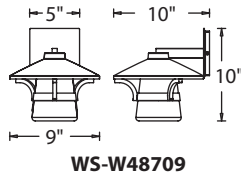

ABODE – model: WS-W487
dwelLED™ LED Outdoor

WAC LIGHTING
Responsible Lighting®

Fixture Type:

Catalog Number:

Project: _____

Location: _____