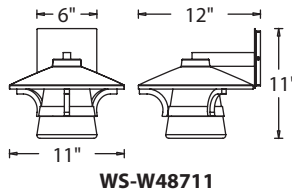

PRODUCT DESCRIPTION

A humble way of light, the bright, but diffused illumination from Abode makes for a perfect porch light. Abode features a mouth blown etched opal glass with solid die cast aluminum hardware that is weather resistant with a powder coated finish. The light engine is factory sealed for maximum protection against the harshest elements.

FEATURES

- Bright, but diffused illumination makes for a perfect porch light
- Spun aluminum shield
- Replacement glass available
- Light engine is factory sealed for maximum protection from elements
- Weather resistant powder coat finish
- Mouth blown etched glass diffuser provides even illumination
- No transformer or driver required
- Color Temp: 3000K
- CRI: 90
- Dimming: 100% - 5% ELV
- Rated Life: 44,000 hours
- Input: 120V (277V special order)

SPECIFICATIONS

Construction: Aluminum and Mouth Blown Opal Glass

Light Source: High output LED.

Finish: Black (BK)

Standards: ETL & cETL wet location listed. IP 65.

Replacement Glass

RPL-GLA-48709

RPL-GLA-48711

ORDER NUMBER

		Watt	LED Lumens	Delivered Lumens	Finish
9"	WS-W48709	9.5W	530	310	BK Black
11"	WS-W48711	12W	650	420	

Example: **WS-W48709-BK**

For 277V, add an "F" before the finish: **WS-W48709F-BK**

waclighting.com
Phone (800) 526.2588
Fax (800) 526.2585

Headquarters/Eastern Distribution Center
44 Harbor Park Drive
Port Washington, NY 11050

Central Distribution Center
1600 Distribution Ct
Lithia Springs, GA 30122

Western Distribution Center
1750 Archibald Avenue
Ontario, CA 91760