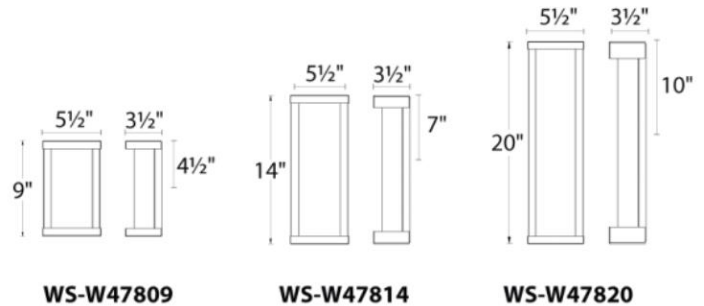

**Fixture Type:**

**Catalog Number:**

**Project:**

**Location:**

**PRODUCT DESCRIPTION**

This outdoor sconce adapts to almost any environment with a clean, simple form finished in weather-resistant black or durable stainless steel. Inside, a cutting-edge array of LEDs broadcasts beautiful, energy-efficient light through a extruded acrylic diffuser. Mount it vertically or horizontally.

**FEATURES**

- Weather-resistant finish
- No transformer or driver needed
- ADA compliant

**SPECIFICATIONS**

**Color Temp:** 3000k  
**CRI:** 90  
**Dimming:** 100% - 10% ELV  
**Rated Life:** 81000 hrs  
**Input:** 120V (277V Special Order)  
**Construction:** Aluminum or 316 stainless steel with acrylic diffuser  
**Finish:** Stainless Steel, Black  
**Standards:** ETL & cETL listed, Wet listed, IP65 rated, Title 24

Replacement Glass

<b>RPL-GLA-47809</b>	<i>Glass</i>
<b>RPL-GLA-1414-02</b>	<i>Glass</i>
<b>RPL-GLA-47820</b>	<i>Glass</i>

**ORDER NUMBER**

Model	Wattage	Voltage	LED Lumens	Delivered Lumens	Finish
<b>WS-W47809</b>	9" 13W		1040	411	<b>SS</b> <i>Stainless Steel</i> <b>BK</b> <i>Black</i>
<b>WS-W47814</b>	14" 22W	120V	1644	885	
<b>WS-W47820</b>	20" 34W		2560	1034	

Example: **WS-W47814-SS**

For 277V special order, add an "F" before the finish: **WS-W47814F-BK**

dweLED.com  
 Phone (800) 526.2588  
 Fax (800) 526.2585

Headquarters/Eastern Distribution Center  
 44 Harbor Park Drive  
 Port Washington, NY 11050