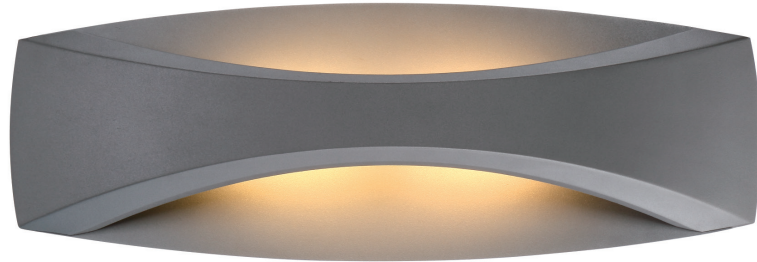

ARCH – model: WS-W265
 dwelLED™ Outdoor

WAC LIGHTING
 Responsible Lighting®

Fixture Type:

Catalog Number:

Project: _____

Location: _____

PRODUCT DESCRIPTION

A cool design with a dramatic curve and fashionable styling. The LED sconce conceals an LED light array behind a contoured element. Light reflects back off the metal, offering beautiful indirect illumination. Mounts horizontally or vertically for interior and exterior applications. Two sizes and finishes are available.

FEATURES

- ETL & cETL wet location listed, IP65 rated
- Mounts vertical or horizontal
- ADA compliant
- Die-cast aluminum construction
- Smooth and continuous ELV dimming
- 90 CRI
- 3000K
- 80,000 hour rated life
- 5 year warranty

SPECIFICATIONS

Construction: Aluminum construction

Light Source: LED

Standards: ETL & cETL Wet location listed, IP65, ADA Compliant

				Watt	LED Lumens	Delivered Lumens	Finish
		13"	WS-W26513	5W	154	120	BZ Bronze  GH Graphite 
		18"	WS-W26518	9.5W	398	225	