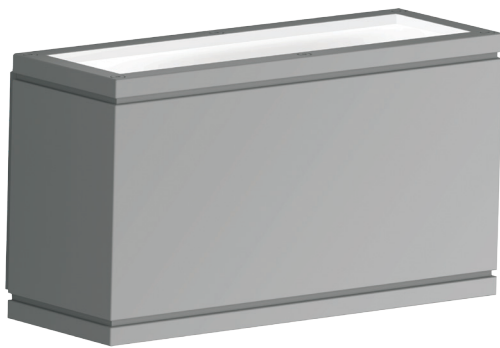

RUBIX - model: WS-W25

LED Wall Mount

WAC LIGHTING

Responsible Lighting®

Fixture Type:

Catalog Number:

Project: _____

Location: _____

PRODUCT DESCRIPTION

Precise engineering using the latest energy efficient LED technology with a built-in reflector for superior optics; An appealing cylindrical profile with a powerful LED down light perfect for accent and wall wash lighting.

FEATURES

- Mounts Up or Down
- IP65 Rated, ETL & cETL Wet Location Listed
- Die-Cast Aluminum Construction
- Universal Voltage Input (120V - 277V)
- Dimming: ELV (120V) or 0-10V
- ADA Compliant

SPECIFICATIONS

Construction: Aluminum with etched glass.

Power: Integral driver in luminaire. 120V - 277V input.

Light Source: High output LED

Mounting: Mounts directly to junction box

Dimming: 0-10V Dimming: 100%-10%

ELV Dimming: 100%-15% (120V only)