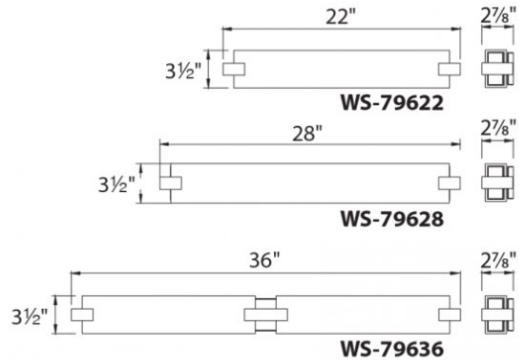

Fixture Type:

Catalog Number:

Project:

Location:

PRODUCT DESCRIPTION

Two polished nickel clips restrain the tempered glass diffuser at its edges in an elegant meditation on balance, while highly efficient led modules ensure an outstanding illumination that will endure the test of time.

FEATURES

- White mitered glass
- Vertical or horizontal mount
- Conversion plate for 4" J box included
- No transformer or driver required
- Alternate color temperature available (2700K or 3500K special order)
- ADA compliant

Replacement Glass

RPL-GLA-76922	Glass
RPL-GLA-76928	Glass
RPL-GLA-76936	Glass

SPECIFICATIONS

Color Temp: 3000K
CRI: 90
Dimming: 100% - 10% ELV
Rated Life: 50,000 hrs*
Input: 120V (277 special order)
Construction: Aluminum with tempered glass diffuser
Finish: Polished Nickel
Standards: ETL & cETL listed, Damp listed, JA8-2016 Title 24

ORDER NUMBER

Model	Wattage	Voltage	LED Lumens	Delivered Lumens	Finish
WS-79622	22"	25W	2390	1646	PN <i>Polished Nickel</i> 
WS-79628	28"	35W 120V-277V	3433	2208	
WS-79636	36"	39W	3472	2540	

Example: **WS-79628-PN**