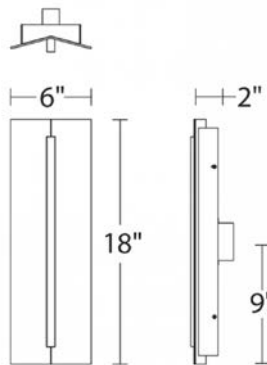

**Fixture Type:**

**Catalog Number:**

**Project:**

**Location:**

**PRODUCT DESCRIPTION**

A thin illuminated blade bisects a bent aluminum plate, suggesting kinetic energy and symmetry at the point of light. A clean, geometric design, wedge works horizontally, vertically, or in a patterned display.

**FEATURES**

- Brushed aluminum frosted edge-lit acrylic diffuser
- Can be mounted vertically, horizontally, at an angle or on ceiling
- 3" x 1.25" x 1.13" driver installs within junction box
- ADA compliant

**SPECIFICATIONS**

- Color Temp:** 3000K
- CRI:** 90
- Dimming:** 100% - 5% ELV
- Rated Life:** 50,000 hrs\*
- Construction:** Aluminum with acrylic diffuser
- Finish:** Brushed Aluminum
- Standards:** ETL & cETL listed, Damp listed, Title 24

**ORDER NUMBER**

Model	Wattage	Voltage	LED Lumens	Delivered Lumens	Finish	
<b>WS-75818</b>	18"	9W	120V-277V	535	417	<b>AL</b> <i>Brushed Aluminum</i> 

Example: **WS-75818-AL**