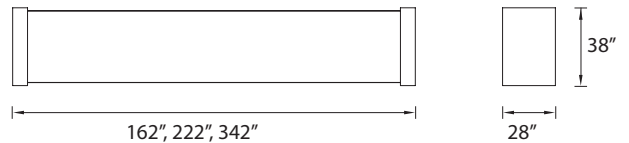

PRODUCT DESCRIPTION

Water clear glass with mitered edge lines speak to the sophistication of this ultra minimalist, rectilinear luminaire, artfully framed with die-cast metal end caps. Robust illumination as a vanity in hospitality bath applications or as a sconce in hallways. Proprietary LED technology.

SPECIFICATIONS

- **Construction:** Steel

ORDERING NUMBER

Model#	Length	Watt	LED Lumens	Delivered Lumens	Finish
WS-7316	16"	24.5W	1845	875	BN <i>Brushed Nickel</i> CH <i>Chrome</i> 
WS-7322	22"	34.5W	2580	1350	
WS-7334	34"	48W	4043	2100	