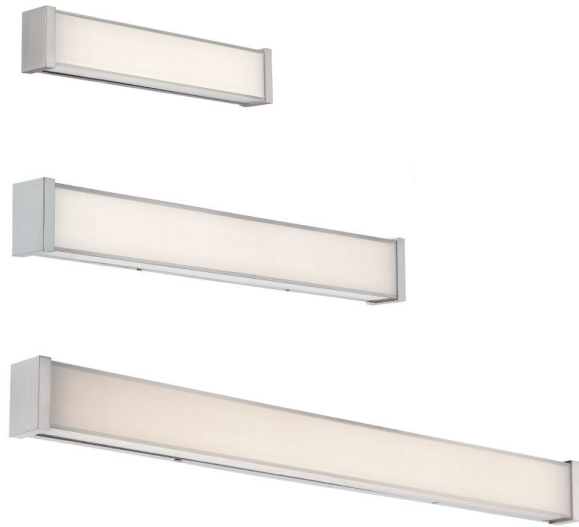

SVELTE – model: WS-73

dwelLED™ LED Vanity

WAC LIGHTING

Responsible Lighting®

Fixture Type:

Catalog Number:

Project: _____

Location: _____

PRODUCT DESCRIPTION

Water clear glass with mitered edge lines speak to the sophistication of this ultra minimalist, rectilinear luminaire, artfully framed with die-cast metal end caps. Robust illumination as a vanity in hospitality bath applications or as a sconce in hallways. Proprietary LED technology.

FEATURES

- 5mm thick mitered glass with ceramic glaze
- Vertical or horizontal mount
- ADA compliant
- No driver or transformer needed
- Conversion plate for 4 inch J box included
- Smooth and continuous ELV dimming
- ETL & cETL damp location listed
- 80,000 hour rated life
- Color Temp: 2700K (3000K and 3500K available as special order)
- 90 CRI
- 277V available (special order)

SPECIFICATIONS

- **Construction:** Steel

ORDERING NUMBER

Model#	Length	Watt	LED Lumens	Delivered Lumens	Finish
WS-7316	16"	24.5W	1845	875	BN <i>Brushed Nickel</i> CH <i>Chrome</i> 
WS-7322	22"	34.5W	2580	1350	
WS-7334	34"	48W	4043	2100	