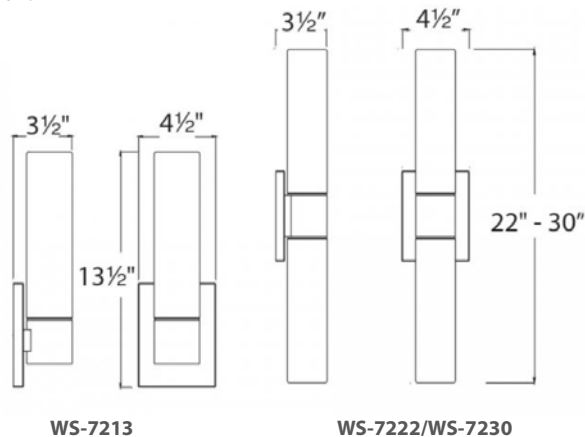

**Fixture Type:**

**Catalog Number:**

**Project:**

**Location:**

**PRODUCT DESCRIPTION**

Updated with a warm brass finish, Elementum brings unparalleled task lighting into your bathroom, whether mounted vertically on either side of the mirror or above a vanity mirror for a flattering diffuse illumination.

**FEATURES**

- Opal glass diffuser
- 22" and 30" versions may be mounted vertically or horizontally
- No transformer or driver needed
- ADA compliant
- Alternate color temperature available (3000K or 3500K special order)
- 277V available (special order)

**SPECIFICATIONS**

- Color Temp:** 2700K (3000K & 3500K Special Order)
- CRI:** 90
- Dimming:** 100% - 10% ELV
- Rated Life:** 54,000 hrs
- Input:** 120V (277V special order)
- Construction:** Aluminum with glass diffuser
- Finish:** Brushed Brass, Brushed Nickel, Chrome
- Standards:** ETL & cETL listed, Wet listed, Title 24 (BR finish)

**ORDER NUMBER**

Model	Wattage	Voltage	LED Lumens	Delivered Lumens	Finish
<b>WS-7213</b>	13"	13W			<b>BR</b> <i>Brushed Brass</i>
<b>WS-7222</b>	22"	26W	120V		<b>BN</b> <i>Brushed Nickel</i>
<b>WS-7230</b>	30"	31W			<b>CH</b> <i>Chrome</i>