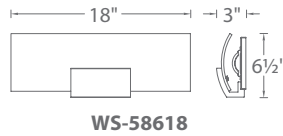

HORIZON – model: WS-586
dwelLED™ LED Bath

WAC LIGHTING
Responsible Lighting®

Fixture Type:

Catalog Number:

Project: _____

Location: _____