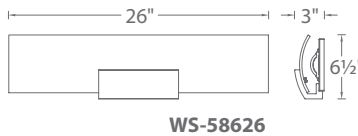

PRODUCT DESCRIPTION

A versatile design with a calming appeal featuring a concave white silk glazed glass with a clear perimeter adorned with chrome hardware.

FEATURES

- Curved silk-screened glass with a white ceramic glazed center and water clear edge
- No transformer or driver required
- Color Temp: 3000K
- CRI: 90
- Dimming: 100% - 10% ELV
- Rated Life: 44,000 hours
- Input: 120V

SPECIFICATIONS

Construction: Aluminum and White Silk Screened Glass

Light Source: High output LED.

Finish: Chrome (CH)

Standards: ETL & cETL damp location listed.

REPLACEMENT GLASS

Part#

RPL-GLA-58618-01	<i>Outer Glass</i>
RPL-GLA-58618-02	<i>Inner Glass</i>
RPL-GLA-58626-01	<i>Outer Glass</i>
RPL-GLA-58626-02	<i>Inner Glass</i>

ORDER NUMBER

	Length	Watt	LED Lumens	Delivered Lumens	Finish
WS-58618	18"	19.5W	1805	590	CH <i>Chrome</i>
WS-58626	26"	30.5W	2920	900	

Example: **WS-58618-CH**

wacighting.com
Phone (800) 526.2588
Fax (800) 526.2585

Headquarters/Eastern Distribution Center
44 Harbor Park Drive
Port Washington, NY 11050

Central Distribution Center
1600 Distribution Ct
Lithia Springs, GA 30122

Western Distribution Center
1750 Archibald Avenue
Ontario, CA 91760