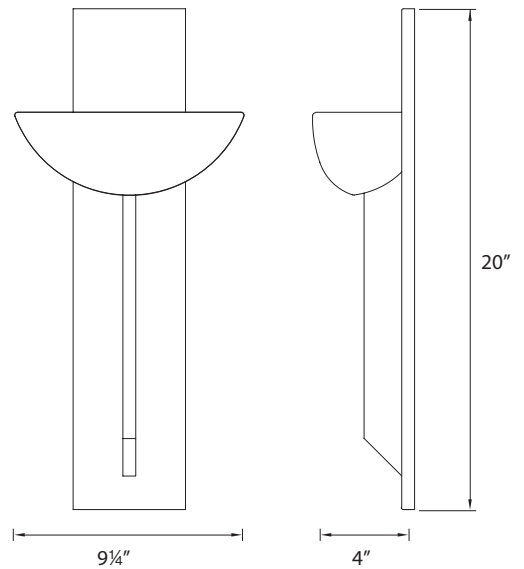

EMBLEM – model: WS-13020

dwelLED™ LED Wall Sconce

WAC LIGHTING

Responsible Lighting®

Fixture Type:

Catalog Number:

Project:

Location:

PRODUCT DESCRIPTION

A tall proportioned hospitality sconce for higher ceiling spaces that meets ADA requirements. Emblem is a sleek transitional piece with a soft white etched glass shade and a beautiful warm brushed nickel finish.

SPECIFICATIONS

- **Construction:** Steel

ORDERING NUMBER

Model#	Watt	LED Lumens	Delivered Lumens	Finish
WS-13020	10.5W	567	375	BN Brushed Nickel 

13020

- **BN**

waclighting.com
Phone (800) 526.2588
Fax (800) 526.2585