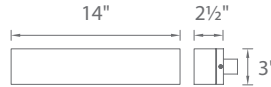

LINK – model: WS-106
 dwelLED™ LED Sconce

WAC LIGHTING
 Responsible Lighting®

Fixture Type:

Catalog Number:

Project: _____

Location: _____

PRODUCT DESCRIPTION

Lovely as a single sconce or when installed in multiples as an interconnected display. Link features a silk screened glass diffuser with a ceramic white glaze, and looks great mounted vertically or horizontally. Constructed with a solid die cast aluminum and a handsome brushed nickel finish.