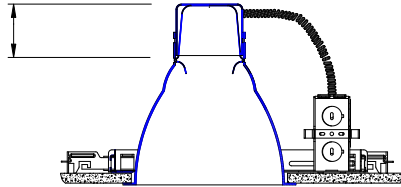

5" PREMIUM DOWNLIGHT TRIM

R5VT-24

R5VF-126/32T

Non IC Frame-in Style
New Construction
Incandescent

Lamp: Tri-tube 26/32W
GX24Q-3

Socket cup adds a maximum of 2 1/8" to the height of the trim when used with frame in kits.