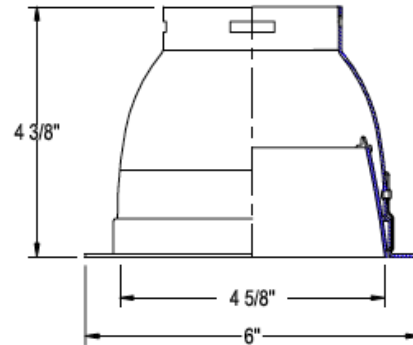

## R5VT-24

Ordering Matrix		
Series	Model Number	Finish
[ ]	[ ]	[ ]
R5VT	24	BK WT

Ordering Example (series – model number – finish): R5VT-24-BK

Product Details	Specification Features
<p><b>Application:</b> Ceiling down light trim, 1-inch maximum ceiling thickness. Provides smooth broad area illumination without shadows. Used with incandescent or fluorescent lamp housings.</p> <p><b>Materials:</b> One-piece spun aluminum construction. Integral trim ring is painted white, interior reflector is anodized aluminum. Trim is retained to socket via spring clips.</p> <p><b>Finish:</b> BK = Black with White trim WT = White with White trim</p> <p><b>Ratings:</b> UL &amp; CUL listed.</p>	<ul style="list-style-type: none"> <li>Suitable for damp locations</li> <li>5 year WAC Lighting product warranty.</li> </ul>