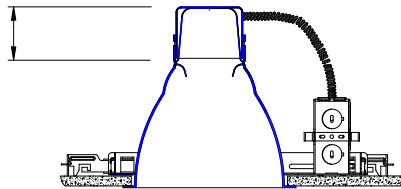

Ordering Example (series – model number – finish): R5VT-23-SC

Product Details		Specification Features	
Application:	Ceiling down light trim, 1-inch maximum ceiling thickness. Provides smooth broad area illumination without shadows. Used with incandescent or fluorescent lamp housings.	•	Suitable for damp locations
Materials:	One-piece spun aluminum construction. Integral trim ring is painted white, interior reflector is anodized aluminum. Trim is retained to socket via spring clips.	•	5 year WAC Lighting product warranty.
Finish:	SC = Specular Clear baffle with White trim WT = White with White trim		
Ratings:	UL & CUL listed.		

WAC LIGHTING

Responsible Lighting®

44 Harbor Park Drive
 Port Washington, NY 11050
 Tel: 800.526.2588
 www.waclighting.com

5" PREMIUM DOWNLIGHT TRIM R5VT-23

<p>R5VI-S-ICA Insulation Contact & Air Tight Shallow New Construction Incandescent Lamp: PAR30 50W</p>		<p>R5VI-S-R-ICA Insulation Contact & Air Tight Shallow Remodeling Incandescent Lamp: PAR30 50W</p>		<p>R5VF-113Q Non IC Frame-in Style New Construction Fluorescent Lamp: Quad 13W G24Q-1</p>	
<p>R5VF-126/32T Non IC Frame-in Style New Construction Incandescent Lamp: Tri-tube 26/32W GX24Q-3</p>					

Socket cup adds a maximum of 2 1/8" to the height of the trim when used with frame in kits.