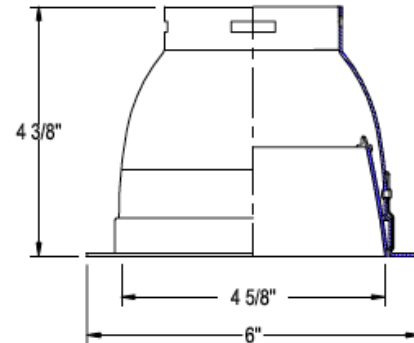

WAC LIGHTING

Responsible Lighting®

44 Harbor Park Drive
Port Washington, NY 11050
Tel: 800.526.2588
www.waclighting.com

5" PREMIUM DOWNLIGHT TRIM

R5VT-23

Ordering Matrix			
Series	Model Number	Finish	
R5VT	23	SC	WT

Ordering Example (series – model number – finish): R5VT-23-SC

Product Details		Specification Features	
Application:	Ceiling down light trim, 1-inch maximum ceiling thickness. Provides smooth broad area illumination without shadows. Used with incandescent or fluorescent lamp housings.	•	Suitable for damp locations
Materials:	One-piece spun aluminum construction. Integral trim ring is painted white, interior reflector is anodized aluminum. Trim is retained to socket via spring clips.	•	5 year WAC Lighting product warranty.
Finish:	SC = Specular Clear baffle with White trim WT = White with White trim		
Ratings:	UL & CUL listed.		

Compatible Housings (sold separately)					
R5VI-ICA Insulation Contact & Air Tight New Construction Incandescent Lamp: PAR30 50W		R5VI-R-ICA Insulation Contact & Air Tight Remodeling Incandescent Lamp: PAR30 50W		R5VI Non IC Frame-in Style New Construction Incandescent Lamp: A19 75W PAR30L 75W