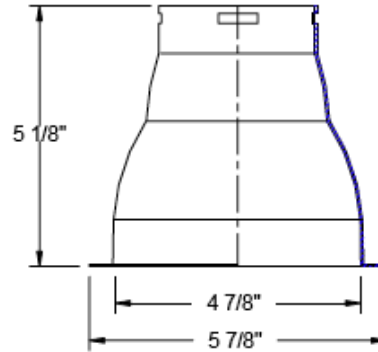

WAC LIGHTING

Responsible Lighting®

44 Harbor Park Drive
Port Washington, NY 11050
Tel: 800.526.2588
www.waclighting.com

5" PREMIUM DOWNLIGHT TRIM

R5VT-21

Ordering Matrix		
Series	Model Number	Finish
[ ]	[ ]	[ ]
R5VT	21	SC

Ordering Example (series – model number – finish): R5VT-21-SC

Product Details	Specification Features
Application: Ceiling down light trim, 1-inch maximum ceiling thickness. Provides smooth broad area illumination without shadows. Used with incandescent or fluorescent lamp housings. Materials: One-piece spun aluminum construction. Integral trim ring is painted white, interior reflector is anodized aluminum. Trim is retained to socket via spring clips. Finish: SC = Specular Clear baffle with White trim Ratings: UL & CUL listed.	- Suitable for damp locations 5 year WAC Lighting product warranty.

Compatible Housings (sold separately)					
R5VI-ICA Insulation Contact & Air Tight New Construction Incandescent Lamp: PAR30 50W		R5VI-R-ICA Insulation Contact & Air Tight Remodeling Incandescent Lamp: PAR30 50W		R5VI Non IC Frame-in Style New Construction Incandescent Lamp: A19 100W PAR30L 75W	
R5VF-113Q Non IC Frame-in Style New Construction Fluorescent Lamp: Quad 13W G24Q-1		R5VF-126/32T Non IC Frame-in Style New Construction Incandescent Lamp: Tri-tube 26/32W GX24Q-3