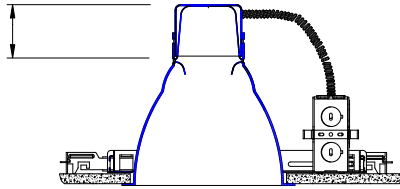

Ordering Example (series – model number – finish): R5VT-21-SC

| Product Details | Specification Features |
|--|--|
| <p>Application: Ceiling down light trim, 1-inch maximum ceiling thickness. Provides smooth broad area illumination without shadows. Used with incandescent or fluorescent lamp housings.</p> <p>Materials: One-piece spun aluminum construction. Integral trim ring is painted white, interior reflector is anodized aluminum. Trim is retained to socket via spring clips.</p> <p>Finish: SC = Specular Clear baffle with White trim</p> <p>Ratings: UL & CUL listed.</p> | <ul style="list-style-type: none"> Suitable for damp locations 5 year WAC Lighting product warranty. |

5" PREMIUM DOWNLIGHT TRIM

R5VT-21

Socket cup adds a maximum of 2 1/8" to the height of the trim when used with frame in kits.