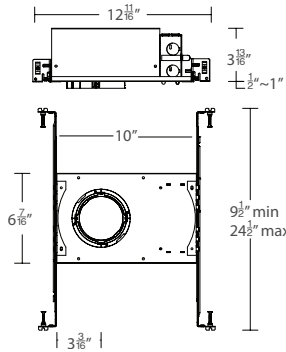

# 3.5" OCULUX ARCHITECTURAL Wall Wash - R3CRWT, R3CRWL

WAC LIGHTING  
Responsible Lighting®

Housings (Required) - Order separately from trims

Model

Color Temp

Input

**R3CRN-11**  
IC-Rated, Airtight  
New Construction