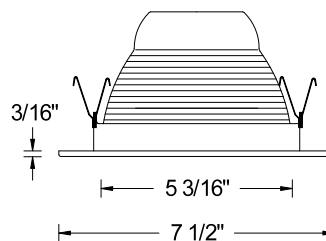

6" LINE VOLTAGE DOWNLIGHTS

R-622

Ordering Matrix		
Series	Model	Finish(Baffle/Trim)
[]	[]	[]
R	622	BK/WT BN CB

Ordering Example (series – model number – finish): R-622-BK/WT

Product Details	Specification Features
<p>Description: Recessed trim with interior step baffle. For use with R-6XX series Line voltage downlights.</p> <p>Materials: Durable stamped metal construction. Secured within lamp housing by steel spring clips. Provided with foam rubber gasket around outer perimeter.</p> <p>Lamping Utilizes medium base incandescent or 4-pin CFL lamps. Incandescent lamps are rated for up to 100W watts max. Compact Fluorescent lamps are rated for 32 watts max. Lamps are ordered separately.</p> <p>Finish: Abrasion resistant powder coat painted or plated metal finish. Baffle is available in Black (BK), Copper Bronze (CB), Brushed Nickel(BN) or White (WT) . Trim is available in Brushed Nickel (BN), Copper Bronze (CB) or White(WT).</p> <p>Listing: UL & CUL Listed. Suitable for damp locations.</p>	<ul style="list-style-type: none"> • Handles surfaces up to 1" • 5 year W.A.C. Lighting product warranty.