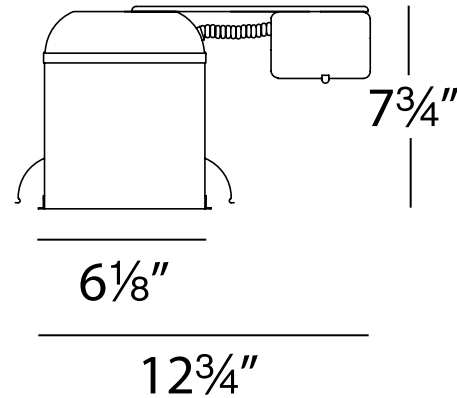

R-603D-R-ICA

6" Line Voltage Remodel Housing
120V – IC Rated – Airtight Ready

WAC LIGHTING
Responsible Lighting®

Fixture Type:

Catalog Number:

Project: _____

Location: _____

PRODUCT DESCRIPTION

Line voltage remodel housing.

FEATURES

- Cutout: $6\frac{7}{16}$ "
- See individual trims for max wattage
- 3" clearance on all sides when insulation is present
- Thermal protector (included) protects against over-lamping
- Certified airtight per ASTM E283, when used with RGK gasket kit (sold separately)
- Rated for branch and chain wiring
- J-Box and transformer accessible through ceiling
- Suitable for use in 2" x 6" joist installations

ORDER NUMBER

R-603D-R-ICA

COMPATIBLE TRIMS

Model	Description	Finish – (where there is a slash (/) the letters correspond as: interior finish/exterior finish)
R-656	Round Open Reflector Trim	Specular Clear/White (CL/WT)
R-620	Round Step Baffle Trim	Brushed Nickel (BN), Copper Bronze (CB), and White (WT/WT)
R-633	Gimbal Ring 20° Adjustment From Vertical	Brushed Nickel (BN) and White (WT)
R-651	Shower Light with Glass Lens	White (WT)