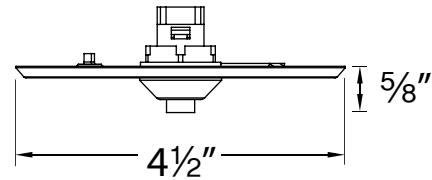

SQUARE CANOPY – model: QMP-1SQ-TR

WAC LIGHTING

Quick Connect™ Canopies

Responsible Lighting®

Fixture Type:

Catalog Number:

Project:

Location:

SPECIFICATIONS

- **Power:** Remote transformer required (order separately)
- **Standards:** UL & CUL listed
- **Mounting:** Mounts over a standard 4" junction box, Base plate covers junction box opening, the canopy attaches to base plate with metal nut.