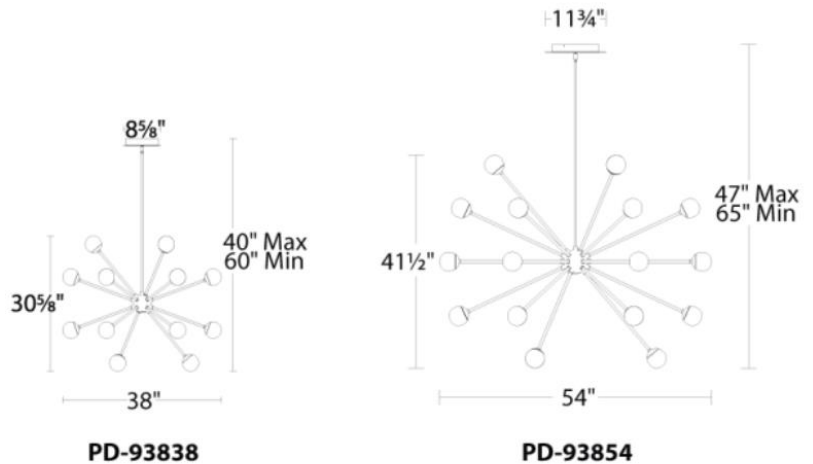

PRODUCT DESCRIPTION

With its contrast of simple shapes, Bossa Nova captures the formal energy of mid-century modernism, but adds a high-tech twist with cutting-edge led light and an installation-friendly design.

FEATURES

- Mouth-blown opal glass shades
- Easy-to-assemble design with quick connections
- Interchangeable rods are varied in length for customization
- Three 12" and one 6" down rod included
- Can be mounted on a sloped ceiling
- Universal voltage driver (120V-220V-227V) concealed within fixture

SPECIFICATIONS

Color Temp: 3000K

CRI: 90

Dimming: 100% - 10% ELV; 100%-5% 0-10V

Rated Life: 50,000 hrs

Input: 120V – 277V

Construction: Aluminum with glass diffuser

Light Source: High output LED

Finish: Black

Standards: ETL & cETL listed, Damp listed, Title 24

ORDER NUMBER

Model	Wattage	Voltage	LED Lumens	Delivered Lumens	Finish
PD-93838	38"	65W	120V-277V	5389	BK
PD-93854	54"	92W		7394	

Example: PD-93838-BK

REPLACEMENT

6" ROD	RPL-ROD-OUT06-BK	GLASS	RPL-GLA-93804
12" ROD	RPL-ROD-OUT10-BK		

dweLED.com
Phone (800) 526.2588
Fax (800) 526.2585

Headquarters/Eastern Distribution Center
44 Harbor Park Drive
Port Washington, NY 11050

Central Distribution Center
1600 Distribution Ct
Lithia Springs, GA 30122

Western Distribution Center
1750 Archibald Avenue
Ontario, CA 91760