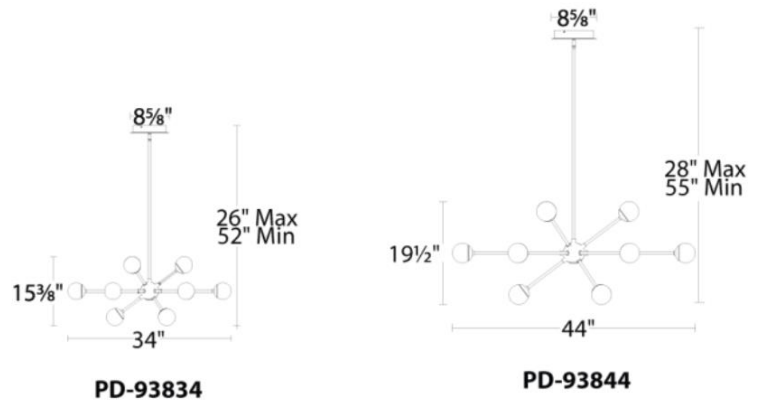

PRODUCT DESCRIPTION

With its contrast of simple shapes, Bossa Nova captures the formal energy of mid-century modernism, but adds a high-tech twist with cutting-edge led light and an installation-friendly design.

FEATURES

- Mouth-blown opal glass shades
- Easy-to-assemble design with quick connections
- Interchangeable rods are varied in length for customization
- Three 12" and one 6" down rod included
- Can be mounted on a sloped ceiling
- Universal voltage driver (120V-220V-227V) concealed within fixture

SPECIFICATIONS

Color Temp: 3000K

CR: 90

Dimming: 100% - 10% ELV; 100%-5% 0-10v

Rated Life: 50,000 hrs

Input: 120V - 277V

Construction: Aluminum with glass diffuser

Finish: Black

Standards: ETL & cETL listed, Damp listed, Title 24

Replacement Parts

RPL-GLA-93804	Glass
RPL-ROD-OUT06-BK	6" Rod
RPL-ROD-OUT12-BK	12" Rod

ORDER NUMBER

Model	Wattage	Voltage	LED Lumens	Delivered Lumens	Finish
PD-93834	34"	44W	120V-277V	3492	BK Black
PD-93844	44"	43W		4110	

Example: **PD-93834-BK**

dweLED.com
Phone (800) 526.2588
Fax (800) 526.2585

Headquarters/Eastern Distribution Center
44 Harbor Park Drive
Port Washington, NY 11050

Central Distribution Center
1600 Distribution Ct
Lithia Springs, GA 30122

Western Distribution Center
1750 Archibald Avenue
Ontario, CA 91760