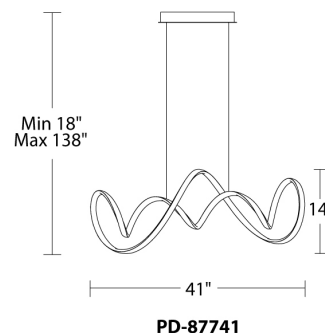

PRODUCT DESCRIPTION

With its captivating and continuous loops, Vornado pushes the limits of engineering—bands of silver and light twist in and out like a Mobius strip on steroids. Finely wrought in spun aluminum and plated with chrome for extra shine.

FEATURES

- Hand-crafted, asymmetric & seamless construction, variation expected
- Thin powered cables provide an ultra-clean look
- Can be mounted on a sloped ceiling
- Universal voltage driver (120V-220V-277V) concealed within canopy

SPECIFICATIONS

Color Temp: 3000K
CRI: 90
Dimming: 100% - 10% ELV; 100%-5% 0-10V
Rated Life: 50,000 hrs
Input: 120V-277V
Construction: Aluminum with composite diffuser
Finish: Chrome
Standards: ETL & cETL listed, Damp listed, Title 24

ORDER NUMBER

Model	Wattage	Voltage	LED Lumens	Delivered Lumens	Finish
PD-87729	29"	87W	120V-277V	7766	CH Chrome
PD-87741	41"	88W		7818	

Example: PD-87741-CH

dweLED.com
Phone (800) 526.2588
Fax (800) 526.2585

Headquarters/Eastern Distribution Center
44 Harbor Park Drive
Port Washington, NY 11050

Central Distribution Center
1600 Distribution Ct
Lithia Springs, GA 30122

Western Distribution Center
1750 Archibald Avenue
Ontario, CA 91760