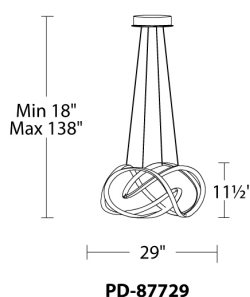

PRODUCT DESCRIPTION

With its captivating and continuous loops, Vornado pushes the limits of engineering—bands of silver and light twist in and out like a Mobius strip on steroids. Finely wrought in spun aluminum and plated with chrome for extra shine.

FEATURES

- Hand-crafted, asymmetric & seamless construction, variation expected
- Thin powered cables provide an ultra-clean look
- Can be mounted on a sloped ceiling
- Universal voltage driver (120V-220V-277V) concealed within canopy

SPECIFICATIONS

Color Temp: 3000K
CRI: 90
Dimming: 100% - 10% ELV; 100%-5% 0-10V
Rated Life: 50,000 hrs
Input: 120V-277V
Construction: Aluminum with composite diffuser
Finish: Chrome
Standards: ETL & cETL listed, Damp listed, Title 24

ORDER NUMBER

Model	Wattage	Voltage	LED Lumens	Delivered Lumens	Finish
PD-87729	29"	87W	120V-277V	7766	CH Chrome
PD-87741	41"	88W		7818	

Example: PD-87741-CH

dweLED.com
Phone (800) 526.2588
Fax (800) 526.2585

Headquarters/Eastern Distribution Center
44 Harbor Park Drive
Port Washington, NY 11050

Central Distribution Center
1600 Distribution Ct
Lithia Springs, GA 30122

Western Distribution Center
1750 Archibald Avenue
Ontario, CA 91760