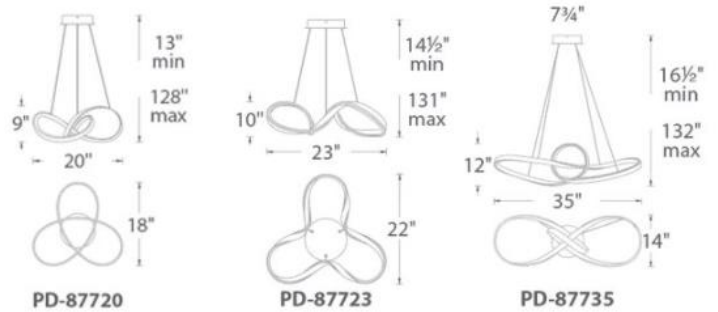

Fixture Type:

Catalog Number:

Project:

Location: