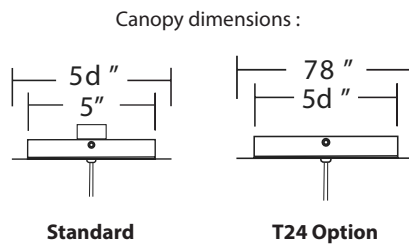

SPECIFICATIONS

Construction: Glass with bubbled acrylic

Input: 120V - 277V

Dimming: 100% - 10% ELV
100% - 10% ELV ; 100% - 5% 0-10V/Triac (T24 Option)

Light Source: High output LED

Finish: Chrome (CH)

Standards: ETL & cETL Damp Location listed

ORDER NUMBER

Model	Size	Watt	LED Lumens	Delivered Lumens	Finish
PD-58908	8"	6W	400	251	CH Chrome

Example: **PD-58908-CH**

For Title 24 option, add "T24" before the finish: **PD-58908-T24-CH**

dweLED.com

Phone (800) 526.2588
Fax (800) 526.2585