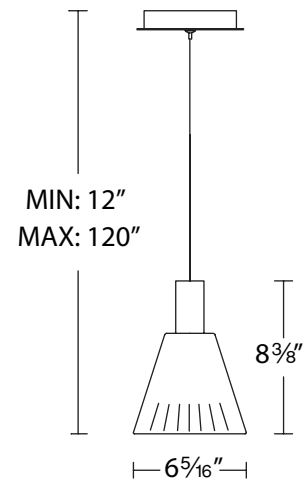

Contemporary fringe etched into glass.

FEATURES

- Thin powered aircraft cables provide an ultra-clean look
- 2.76" x 1.26" x 1.18" universal voltage driver (120V - 220V - 277V)
- Can be mounted on a sloped ceiling.
- Color Temperature: 3500K
- CRI: 90
- Rated Life: 54,000 hours
- Title 24 option available for special order (driver within canopy)

SPECIFICATIONS

Construction: Glass with bubbled acrylic

Input: 120V - 277V

Dimming: 100% - 10% ELV
100% - 10% ELV ; 100% - 5% 0-10V/Triac (T24 Option)

Light Source: High output LED

Finish: Chrome (CH)

Standards: ETL & cETL Damp Location listed

ORDER NUMBER

Model	Size	Watt	LED Lumens	Delivered Lumens	Finish
PD-58908	8"	6W	400	251	CH Chrome

Example: **PD-58908-CH**

For Title 24 option, add "T24" before the finish: **PD-58908-T24-CH**

dweLED.com

Phone (800) 526.2588
Fax (800) 526.2585