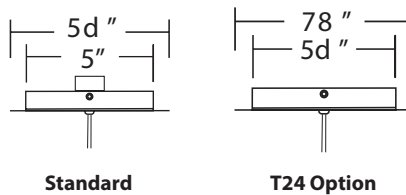

SPECIFICATIONS

Construction: Aluminum with compose diffuser

Input: 120V - 277V

Dimming: 100% - 10% ELV
100% - 10% ELV ; 100% - 5% 0-10V/Triac (T24 Option)

Light Source: High output LED

Finish: Soft Gold (SG), Brushed Nickel (BN)

Standards: ETL & cETL Damp Location listed

Canopy dimensions :

ORDER NUMBER

Model	Size	Watt	LED Lumens	Delivered Lumens	Finish
PD-54901	4"	15W	1100	757	SG <i>Soft Gold</i> BN <i>Brushed Nickel</i>

Example: **PD-54901-SG**