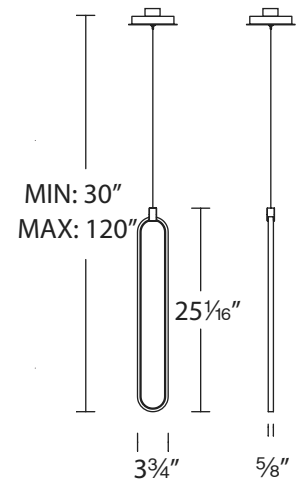

PRODUCT DESCRIPTION

Off the chain brilliance, alone or in pairs.

FEATURES

- Thin powered aircraft cables provide an ultra-clean look
- 2.76" x 1.26" x 1.18" universal driver (120V - 220V - 277V)
- Can be mounted on a sloped ceiling
- Color Temperature: 3000K
- CRI: 90
- Rated Life: 54,000 hours
- Title 24 option available for special order (driver within canopy)

SPECIFICATIONS

Construction: Aluminum with compose diffuser

Input: 120V - 277V

Dimming: 100% - 10% ELV
100% - 10% ELV ; 100% - 5% 0-10V/Triac (T24 Option)

Light Source: High output LED

Finish: Soft Gold (SG), Brushed Nickel (BN)

Standards: ETL & cETL Damp Location listed

Canopy dimensions :

ORDER NUMBER

Model	Size	Watt	LED Lumens	Delivered Lumens	Finish
PD-54901	4"	15W	1100	757	SG <i>Soft Gold</i> BN <i>Brushed Nickel</i>

Example: **PD-54901-SG**