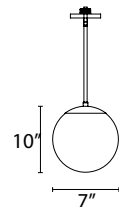

PRODUCT DESCRIPTION

The perfect sphere.

FEATURES

- Mouth blown etched opal glass provides even illumination
- Integral swivel for sloped ceiling
- Driver located in standard 4" junction box
- Three 12" and one 6" downrods included (additional downrods available)
- 2.95" x 1.88" x 1.14" universal driver (120V - 220V - 277V)
- Color Temperature: 3000K (2700K/3500K special order)
- CRI: 90
- Rated Life: 70,000 hours
- Supplied with 114" of wire

Model	Size	Watt	LED Lumens	Delivered Lumens	Finish
PD-52307	7"	10W	777	588	BN brushed Nickel 
PD-52310	10"	14W	906	685	WT White 
PD-52313	13"	14W	906	715	AB Aged brass 

Example: **PD-52310-BN**

For 2700K option, add "-27"; 3500K add "-35" before the finish: **PD-52310-27-BN**

SPECIFICATIONS

Construction: Aluminum with acrylic diffuser

Input: 120V - 277V

Dimming: 100% - 10% ELV

Light Source: High output LED

Finish: Brushed Nickel (BN), White (WT), Aged Brass (AB)

Standards: ETL/cETL, Damp location listed

PD-52307

Min 16"
Max 108"

PD-52310

Min 19"
Max 108"

PD-52313

Min 22"
Max 108"

*Driver installs within junction box

dweLED.com
Phone (800) 526.2588
Fax (800) 526.2585