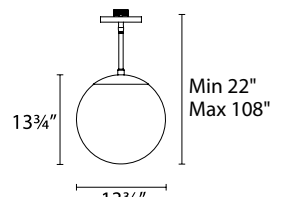

PRODUCT DESCRIPTION

The perfect sphere.

FEATURES

- Mouth blown etched opal glass provides even illumination
- Integral swivel for sloped ceiling
- Driver located in standard 4" junction box
- Three 12" and one 6" downrods included (additional downrods available)
- 2.95" x 1.88" x 1.14" universal driver (120V - 220V - 277V)
- Color Temperature: 3000K (2700K/3500K special order)
- CRI: 90
- Rated Life: 70,000 hours
- Supplied with 114" of wire

Model	Size	Watt	LED Lumens	Delivered Lumens	Finish
PD-52307	7"	10W	777	588	BN brushed Nickel 
PD-52310	10"	14W	906	685	WT White 
PD-52313	13"	14W	906	715	AB Aged brass 

Example: **PD-52310-BN**

For 2700K option, add "-27"; 3500K add "-35" before the finish: **PD-52310-27-BN**

SPECIFICATIONS

Construction: Aluminum with acrylic diffuser

Input: 120V - 277V

Dimming: 100% - 10% ELV

Light Source: High output LED

Finish: Brushed Nickel (BN), White (WT), Aged Brass (AB)

Standards: ETL/cETL, Damp location listed

PD-52307

Min 16"
Max 108"

PD-52310

Min 19"
Max 108"

PD-52313

Min 22"
Max 108"

*Driver installs within junction box

dweLED.com
Phone (800) 526.2588
Fax (800) 526.2585