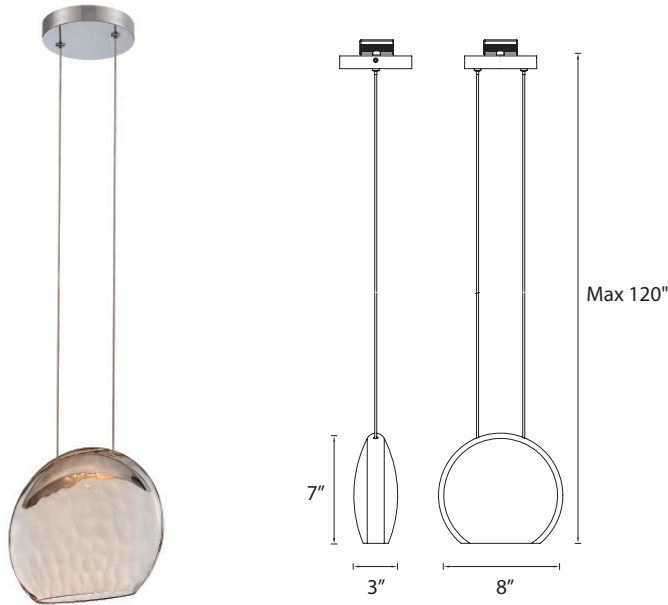

LOLLI – model: PD-52008
 dwelLED™ LED Pendants

WAC LIGHTING
 Responsible Lighting®

Fixture Type:

Catalog Number:

Project: _____

Location: _____

PRODUCT DESCRIPTION

An elegant distinctive look for LED technology. Mouth blown oval bronze glass with hammered optics tailored fit over a crescent die-cast LED housing that evokes beautiful patterns of ambient light like rays of sunshine on a fountain. Ideally placed in multiples at restaurants, hotel counters and kitchen islands.

FEATURES

- Unique oval bronze glass pendant with hammered optic
- Smooth and continuous ELV dimming
- Cable suspension carrying low voltage may be field shortened
- ETL & cETL damp location listed
- 2.95" x 1.89" x 1.14" universal voltage driver (120V-220V-277V) installs within a junction box
- 80,000 hour rated life
- Color Temp: 2700K
- 90 CRI
- Dimming: 100% - 10% ELV

Replacement Glass

RPL-GLA-52008-CH

Glass

SPECIFICATIONS

Construction: Aluminum with unique oval bronze glass pendant with hammered optic

ORDERING NUMBER

Model#	Watt	LED Lumens	Delivered Lumens	Finish
PD-52008	6.5W	284	165	CH <i>Chrome</i>