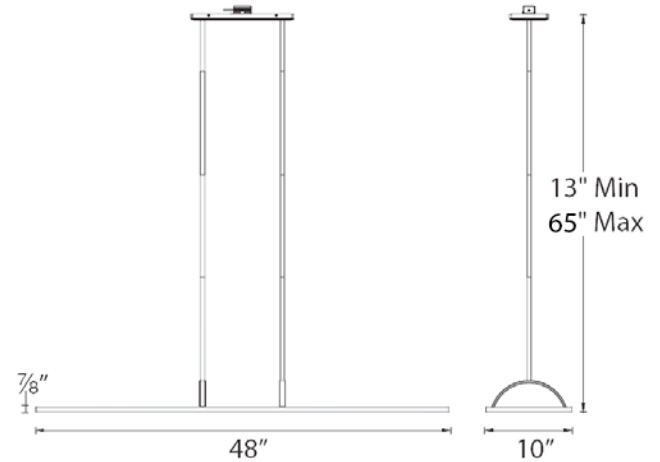

Fixture Type:

Catalog Number:

Project:

Location: