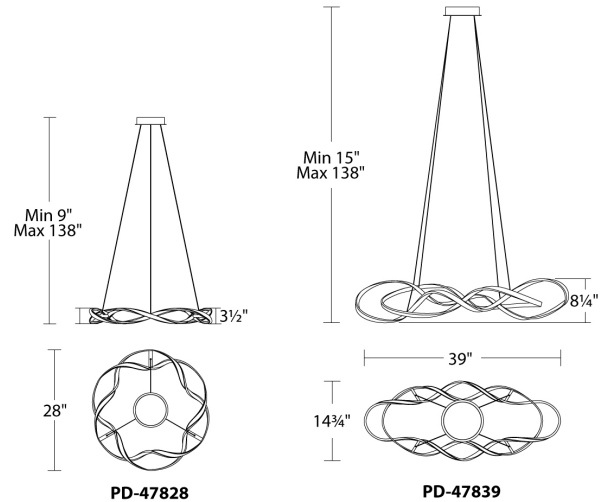

Interlace Pendant

PD-47828 / PD-47839

dweLED
by WAC Lighting

Fixture Type:

Catalog Number:

Project:

Location:

PRODUCT DESCRIPTION

FEATURES

- Two seamless interlocked loops
- Thin powered cables provide an ultra-clean look
- Can be mounted on a sloped ceiling
- Universal voltage driver (120V-220V-277V) concealed within canopy

SPECIFICATIONS

ORDER NUMBER

Model	Wattage	Voltage	LED Lumens	Delivered Lumens	Finish
PD-47828	28"	57W	120V-277V	4853	CH Chrome
PD-47839	39"	57W		4734	

Example: PD-47839-CH

dweLED.com
Phone (800) 526.2588
Fax (800) 526.2585