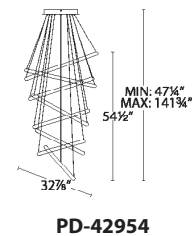

## SPECIFICATIONS

**Construction:** Aluminum with acrylic diffuser

**Input:** 120V - 277V

**Dimming:** 100% - 10% ELV

**Light Source:** High output LED

**Finish:** Chrome (CH)

**Standards:** ETL/cETL, Damp location listed, JA8 2016 Title 24 Compliant

## ORDER NUMBER

Model	Size	Watt	LED Lumens	Delivered Lumens	Finish
<b>PD-46920</b>	20"	37W	2550	1400	<b>CH</b> Chrome <input type="text"/>
<b>PD-46925</b>	25"	32W	2210	1220	
<b>PD-46933</b>	33"	50W	3450	1900	
<b>PD-46954</b>	54"	102W	7050	3880	