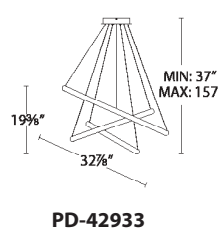

## SPECIFICATIONS

**Construction:** Aluminum with acrylic diffuser

**Input:** 120V - 277V

**Dimming:** 100% - 10% ELV

**Light Source:** High output LED

**Finish:** Chrome (CH)

**Standards:** ETL/cETL, Damp location listed, JA8 2016 Title 24 Compliant

## ORDER NUMBER

Model	Size	Watt	LED Lumens	Delivered Lumens	Finish
<b>PD-46920</b>	20"	37W	2550	1400	<b>CH</b> Chrome <input type="text"/>
<b>PD-46925</b>	25"	32W	2210	1220	
<b>PD-46933</b>	33"	50W	3450	1900	
<b>PD-46954</b>	54"	102W	7050	3880	