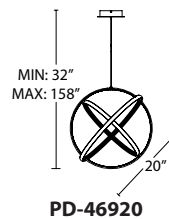

## SPECIFICATIONS

**Construction:** Aluminum with acrylic diffuser

**Input:** 120V - 277V

**Dimming:** 100% - 10% ELV

**Light Source:** High output LED

**Finish:** Chrome (CH)

**Standards:** ETL/cETL, Damp location listed, JA8 2016 Title 24 Compliant

## ORDER NUMBER

Model	Size	Watt	LED Lumens	Delivered Lumens	Finish
<b>PD-46920</b>	20"	37W	2550	1400	<b>CH</b> Chrome <input type="text"/>
<b>PD-46925</b>	25"	32W	2210	1220	
<b>PD-46933</b>	33"	50W	3450	1900	
<b>PD-46954</b>	54"	102W	7050	3880	