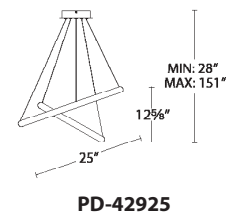

## SPECIFICATIONS

**Construction:** Aluminum with acrylic diffuser

**Input:** 120V - 277V

**Dimming:** 100% - 10% ELV

**Light Source:** High output LED

**Finish:** Chrome (CH)

**Standards:** ETL/cETL, Damp location listed, JA8 2016 Title 24 Compliant

## ORDER NUMBER

Model	Size	Watt	LED Lumens	Delivered Lumens	Finish
<b>PD-46920</b>	20"	37W	2550	1400	<b>CH</b> Chrome <input type="text"/>
<b>PD-46925</b>	25"	32W	2210	1220	
<b>PD-46933</b>	33"	50W	3450	1900	
<b>PD-46954</b>	54"	102W	7050	3880	