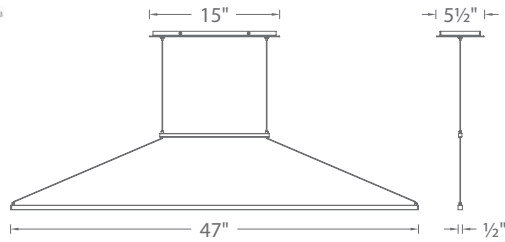

E=MC² – model: PD-457
dwelLED™ LED Linear Pendant

WAC LIGHTING
Responsible Lighting®

Fixture Type:

Catalog Number:

Project: _____

Location: _____

PRODUCT DESCRIPTION

An engineering marvel, E=MC2 is an impossibly tiny half inch tall by half inch wide linear pendant with an incredibly powerful LED illumination. An adjustable leveler provides custom positioning from the sleek low profile canopy. E=MC2 is suspended on two thin low profile cables without the need for an additional power cord, lending to a simple and minimalistic design. Adjustable to different lengths through a push-pin locking mechanism at the canopy.

FEATURES

- Impossibly tiny at just a half inch tall by a half inch wide
- Adjustable leveler provides offers custom positioning
- Solid aluminum construction
- Cable suspension carrying low voltage may be field shortened
- 2.76" x 1.26" x 1.18" universal voltage driver (120V-220V-277V) installs within a junction box
- Color Temp: 3000K
- CRI: 90
- Dimming: 100% - 10% ELV
- Rated Life: 36,000 hours
- Input: 120 - 277V

SPECIFICATIONS

Construction: Aluminum and Frosted Acrylic Diffuser

Light Source: High output LED.

Finish: Brushed Aluminum (AL), Brushed Black (BK)

Standards: ETL & cETL damp location listed.

ORDER NUMBER

	Watt	LED Lumens	Delivered Lumens	Finish
PD-45747	30W	1770	1190	AL <i>Brushed Aluminum</i> BK <i>Brushed Black</i>

Example: **PD-45747-AL**

waclighting.com
Phone (800) 526.2588
Fax (800) 526.2585

Headquarters/Eastern Distribution Center
44 Harbor Park Drive
Port Washington, NY 11050

Central Distribution Center
1600 Distribution Ct
Lithia Springs, GA 30122

Western Distribution Center
1750 Archibald Avenue
Ontario, CA 91760