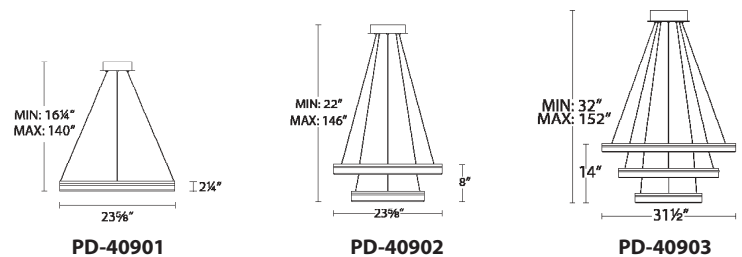

SPECIFICATIONS

Construction: Aluminum with acrylic diffuser

Input: 120V-277V

Dimming: 100% - 10% ELV

Light Source: High output LED

Finish: Black (BK), Satin Nickel (SN)

Standards: ETL/cETL Damp Location listed

ORDER NUMBER

Model	Rings	Watt	LED Lumens	Delivered Lumens	Finish
PD-40901	1	43W	2160	1270	BK Black  SN Satin Nickel 
PD-40902	2	70W	3530	2060	
PD-40903	3	122W	5550	3150	

Example: PD-40903-SN

dweLED.com
Phone (800) 526.2588
Fax (800) 526.2585